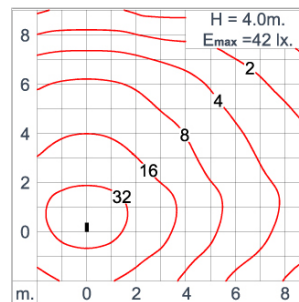

Light Distribution