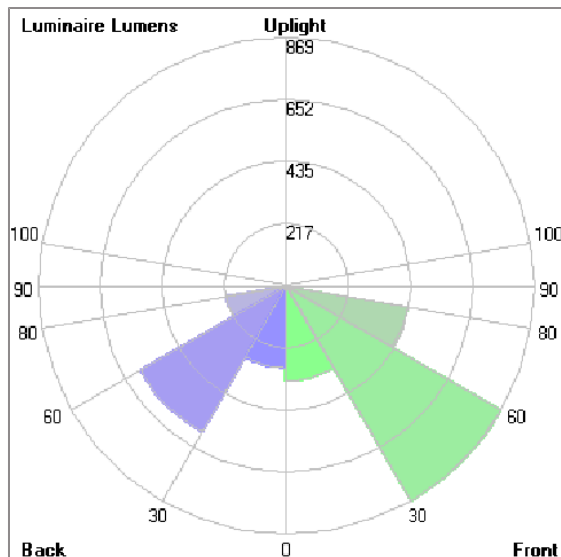

Technical Data

| | |
|-----------------------|--------------------|
| Ordering Code : | 7780-R-5-667-XX |
| Lamp : | LED |
| Beam : | T2 |
| CCT : | 4000 K |
| CRI : | CRI >80 |
| SDCM : | SDCM = 3 |
| Lamp Lumen : | 4440 lm |
| Luminaire Lumen : | 2740 lm |
| Lamp Wattage : | 23 W |
| Luminaire Wattage : | 27 W |
| Efficacy : | 101 lm/W |
| Ambient Temperature : | 50°C |
| Lumen Maintenance | L70B10 >60,000 h |
| Controller : | DALI |
| Input Voltage : | 220-240Vac 50/60Hz |
| Net Weight : | - kg. |

Light Distribution

KORNER

KORNER1

POLE MOUNTED

LAST UPDATE: 18-06-2024

Bug Report

Lum. Classification System [LCS]

| LCS | Zone | %Lumens | %Lamp | %Lum |
|------------|-----------|----------|-------|-------|
| FL | [0-30] | 331.3 | 12.1 | 12.1 |
| FM | [30-60] | 869.0 | 31.7 | 31.7 |
| FH | [60-80] | 430.2 | 15.7 | 15.7 |
| FVH | [80-90] | 8.6 | 0.3 | 0.3 |
| BL | [0-30] | 287.3 | 10.5 | 10.5 |
| BM | [30-60] | 592.8 | 21.6 | 21.6 |
| BH | [60-80] | 213.3 | 7.8 | 7.8 |
| BVH | [80-90] | 4.8 | 0.2 | 0.2 |
| UL | [90-100] | 0.1 | 0.0 | 0.0 |
| UH | [100-180] | 1.8 | 0.1 | 0.1 |
| Total | | 2739.2 | 100.0 | 100.0 |
| BUG Rating | | B1-U1-G1 | | |