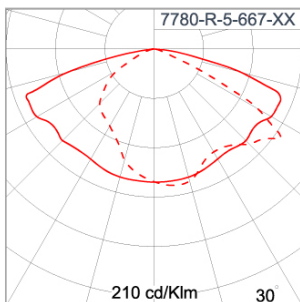

Light Distribution