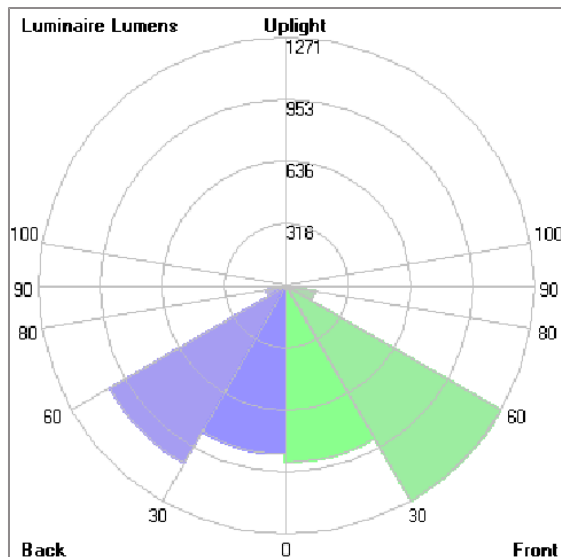

Technical Data

Ordering Code :	7780-M-5-668-XX
Lamp :	LED
Beam :	T5
CCT :	3000 K
CRI :	CRI >80
SDCM :	SDCM = 3
Lamp Lumen :	5760 lm
Luminaire Lumen :	4350 lm
Lamp Wattage :	32 W
Luminaire Wattage :	38 W
Efficacy :	114 lm/W
Ambient Temperature :	50°C
Lumen Maintenance	L70B10 >60,000 h
Controller :	DALI
Input Voltage :	220-240Vac 50/60Hz
Net Weight :	- kg.

Light Distribution

KORNER

KORNER1

POLE MOUNTED

LAST UPDATE: 28-02-2025

Bug Report

Lum. Classification System [LCS]

LCS	Zone	%Lumens	%Lamp	%Lum
FL	[0-30]	903.3	15.7	20.8
FM	[30-60]	1271.0	22.1	29.3
FH	[60-80]	149.8	2.6	3.4
FVH	[80-90]	3.4	0.1	0.1
BL	[0-30]	862.2	15.0	19.8
BM	[30-60]	1047.6	18.2	24.1
BH	[60-80]	102.0	1.8	2.3
BVH	[80-90]	2.3	0.0	0.1
UL	[90-100]	0.0	0.0	0.0
UH	[100-180]	3.7	0.1	0.1
Total		4345.3	75.6	100.0
BUG Rating		B2-U1-G0		