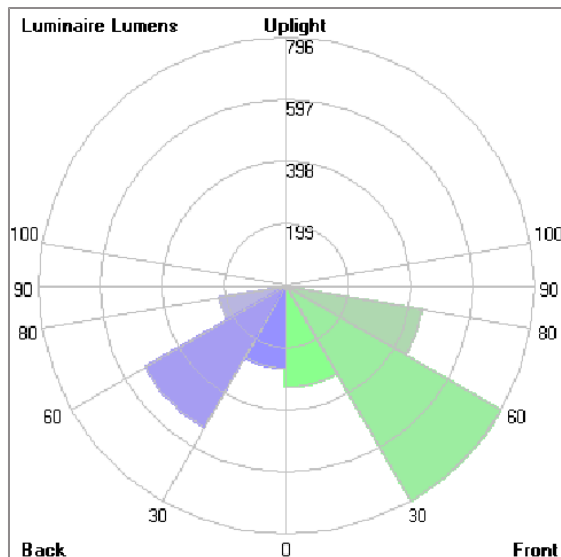

Bug Report

Lum. Classification System [LCS]

LCS	Zone	%Lumens	%Lamp	%Lum
FL	[0-30]	324.3	12.5	12.5
FM	[30-60]	796.1	30.7	30.7
FH	[60-80]	442.5	17.1	17.1
FVH	[80-90]	12.7	0.5	0.5
BL	[0-30]	265.0	10.2	10.2
BM	[30-60]	524.6	20.3	20.3
BH	[60-80]	216.6	8.4	8.4
BVH	[80-90]	5.8	0.2	0.2
UL	[90-100]	0.1	0.0	0.0
UH	[100-180]	1.7	0.1	0.1
Total		2589.4	100.0	100.0
BUG Rating		B1-U1-G1