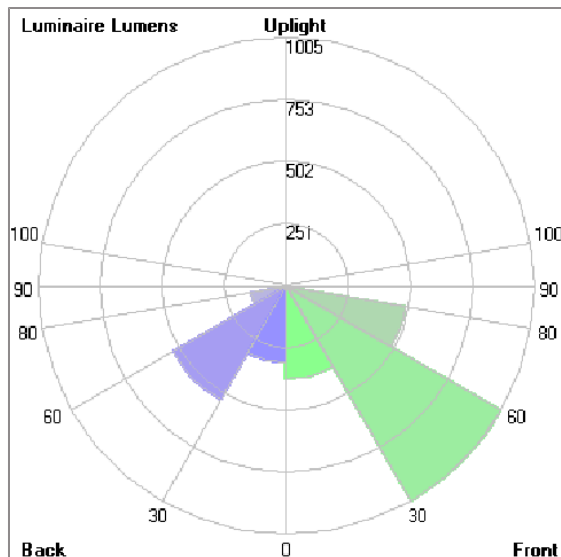

KORNER

KORNER1

POLE MOUNTED LIGHT

LAST UPDATE: 19-05-2026

Bug Report

Lum. Classification System [LCS]

LCS	Zone	%Lumens	%Lamp	%Lum
FL	[0-30]	375.7	13.1	13.1
FM	[30-60]	1004.6	35.0	35.0
FH	[60-80]	490.2	17.1	17.1
FVH	[80-90]	5.6	0.2	0.2
BL	[0-30]	311.1	10.8	10.8
BM	[30-60]	531.5	18.5	18.5
BH	[60-80]	145.2	5.1	5.1
BVH	[80-90]	2.8	0.1	0.1
UL	[90-100]	0.1	0.0	0.0
UH	[100-180]	1.9	0.1	0.1
Total		2868.7	100.0	100.0
BUG Rating		B1-U1-G1		

*Due to the constancy of product development, we reserve the right to alter all specification without prior notice.

Unilamp Co., Ltd.
461 Ramintra Road, Kannayao, Bangkok 10230 Thailand
Tel : +66[0]2 943 2420-1, +66[0]2 946 4170-1
Fax : +66[0]2 943 2419
online@unilamp.co.th
www.unilamp.co.th