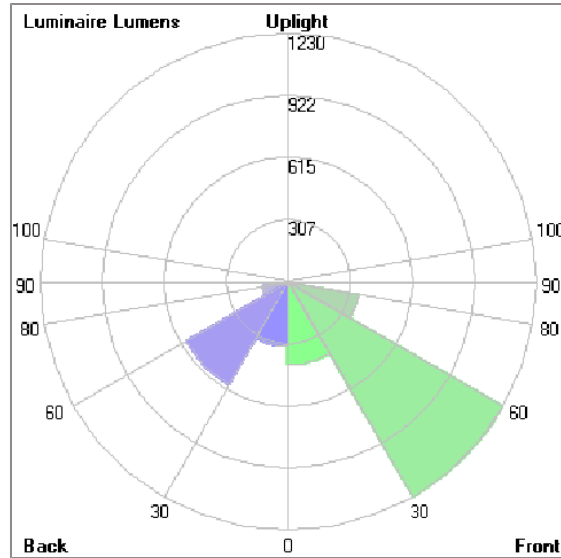

Technical Data

Ordering Code :	7780-I-A-667-XX
Lamp :	LED
Beam :	T2
CCT :	4000 K
CRI :	CRI >80
SDCM :	SDCM = 3
Lamp Lumen :	4440 lm
Luminaire Lumen :	3040 lm
Lamp Wattage :	23 W
Luminaire Wattage :	27 W
Efficacy :	112 lm/W
Ambient Temperature :	25°C
Lumen Maintenance	L70B10 >60,000 h
Controller :	CASAMBI
Input Voltage :	220-240Vac 50/60Hz
Net Weight :	- kg.

Light Distribution

KORNER

KORNER1

POLE MOUNTED LIGHT

LAST UPDATE: 28-02-2025

Bug Report

Lum. Classification System [LCS]

LCS	Zone	%Lumens	%Lamp	%Lum
FL	[0-30]	412.0	13.6	13.6
FM	[30-60]	1229.8	40.5	40.5
FH	[60-80]	354.5	11.7	11.7
FVH	[80-90]	3.2	0.1	0.1
BL	[0-30]	319.1	10.5	10.5
BM	[30-60]	587.0	19.3	19.3
BH	[60-80]	128.9	4.2	4.2
BVH	[80-90]	2.0	0.1	0.1
UL	[90-100]	0.1	0.0	0.0
UH	[100-180]	1.9	0.1	0.1
Total		3038.5	100.1	100.0
BUG Rating		B1-U1-G1		