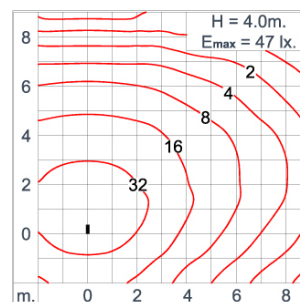

Light Distribution