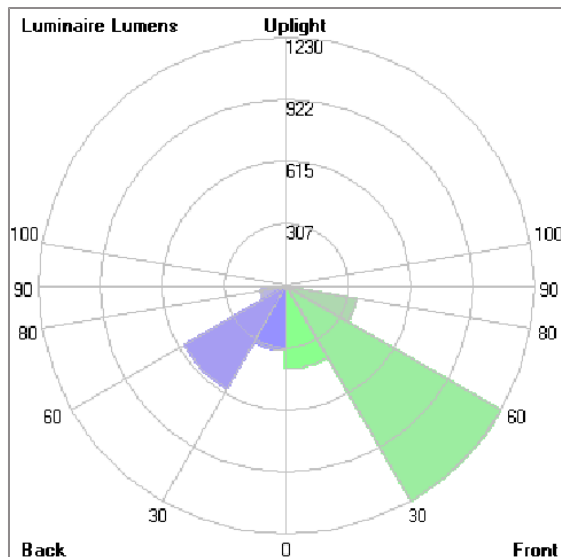

Technical Data

Ordering Code :	7780-I-A-667-XX
Lamp :	LED
Beam :	T2
CCT :	4000 K
CRI :	CRI >80
SDCM :	SDCM = 3
Lamp Lumen :	4440 lm
Luminaire Lumen :	3040 lm
Lamp Wattage :	23 W
Luminaire Wattage :	27 W
Efficacy :	112 lm/W
Ambient Temperature :	25°C
Lumen Maintenance	L70B10 >60,000 h
Controller :	CASAMBI
Input Voltage :	220-240Vac 50/60Hz
Net Weight :	- kg.

KORNER

KORNER1

POLE MOUNTED

LAST UPDATE: 18-06-2024

Bug Report

Lum. Classification System [LCS]

LCS	Zone	%Lumens	%Lamp	%Lum
FL	[0-30]	412.0	13.6	13.6
FM	[30-60]	1229.8	40.5	40.5
FH	[60-80]	354.5	11.7	11.7
FVH	[80-90]	3.2	0.1	0.1
BL	[0-30]	319.1	10.5	10.5
BM	[30-60]	587.0	19.3	19.3
BH	[60-80]	128.9	4.2	4.2
BVH	[80-90]	2.0	0.1	0.1
UL	[90-100]	0.1	0.0	0.0
UH	[100-180]	1.9	0.1	0.1
Total		3038.5	100.1	100.0
BUG Rating		B1-U1-G1		