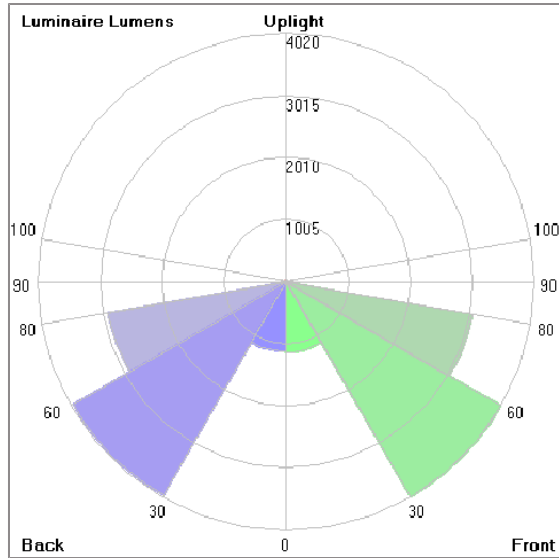

Technical Data

Ordering Code :	7774-G-5-669-XX
Lamp :	LED
Beam :	155°
CCT :	4000 K
CRI :	CRI >80
SDCM :	SDCM = 3
Lamp Lumen :	2x24320 lm
Luminaire Lumen :	32960 lm
Lamp Wattage :	2x127 W
Luminaire Wattage :	272 W
Efficacy :	121 lm/W
Ambient Temperature :	50°C
Lumen Maintenance	L70B10 >72,000 h
Controller :	DALI
Input Voltage :	220-240Vac 50/60Hz
Net Weight :	15.60 kg.

POLE MOUNTED LIGHT

LAST UPDATE: 09-04-2026

Bug Report

Lum. Classification System [LCS]

LCS	Zone	%Lumens	%Lamp	%Lum
FL	[0-30]	1144.0	4.7	6.9
FM	[30-60]	4019.8	16.5	24.4
FH	[60-80]	3051.3	12.5	18.5
FVH	[80-90]	110.8	0.5	0.7
BL	[0-30]	1129.4	4.6	6.9
BM	[30-60]	3984.4	16.4	24.2
BH	[60-80]	2924.1	12.0	17.7
BVH	[80-90]	88.9	0.4	0.5
UL	[90-100]	5.0	0.0	0.0
UH	[100-180]	22.7	0.1	0.1
Total		16480.4	67.7	100.0
BUG Rating		B4-U2-G2		