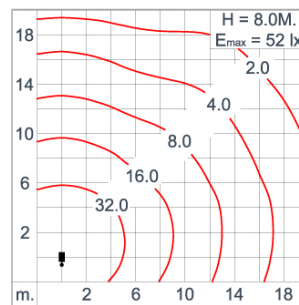

Light Distribution

*Due to the constancy of product development, we reserve the right to alter all specification without prior notice.

Unilamp Co., Ltd.
461 Ramintra Road, Kannayao, Bangkok 10230 Thailand
Tel : +66(0)2 943 2420-1, +66(0)2 946 4170-1
Fax : +66(0)2 943 2419
online@unilamp.co.th
www.unilamp.co.th