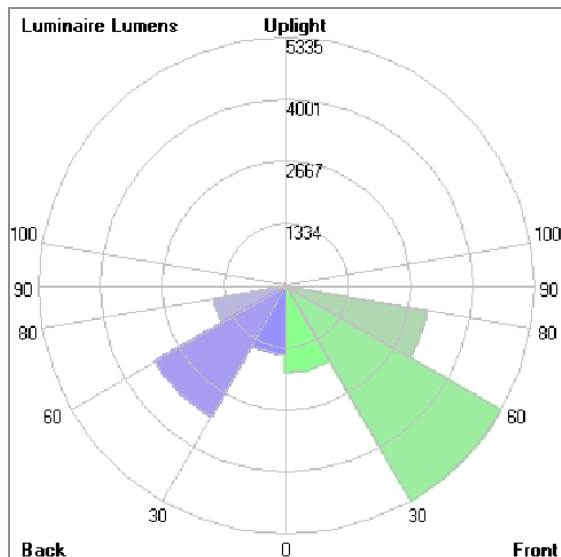

Technical Data

| | |
|-----------------------|-------------------------------|
| Ordering Code : | 7772-K-3-668-XX |
| Lamp : | LED |
| Beam : | T4 - Asymmetric Forward Throw |
| CCT : | 3000 K |
| CRI : | CRI >80 |
| SDCM : | SDCM = 3 |
| Lamp Lumen : | 23040 lm |
| Luminaire Lumen : | 16720 lm |
| Lamp Wattage : | 127 W |
| Luminaire Wattage : | 136 W |
| Efficacy : | 122 lm/W |
| Ambient Temperature : | 40°C |
| Lumen Maintenance | L70B10 >72,000 h |
| Controller : | On-Off |
| Input Voltage : | 220-240Vac 50/60Hz |
| Net Weight : | 15.20 kg. |

KRONOS

KRONOS

POLE MOUNTED LIGHT

LAST UPDATE: 09-04-2026

Bug Report

Lum. Classification System [LCS]

| LCS | Zone | %Lumens | %Lamp | %Lum |
|------------|-----------|----------|-------|-------|
| FL | [0-30] | 1860.9 | 8.1 | 11.1 |
| FM | [30-60] | 5335.0 | 23.2 | 31.9 |
| FH | [60-80] | 3069.7 | 13.3 | 18.3 |
| FVH | [80-90] | 92.2 | 0.4 | 0.6 |
| BL | [0-30] | 1469.1 | 6.4 | 8.8 |
| BM | [30-60] | 3242.4 | 14.1 | 19.4 |
| BH | [60-80] | 1578.8 | 6.9 | 9.4 |
| BVH | [80-90] | 48.0 | 0.2 | 0.3 |
| UL | [90-100] | 5.6 | 0.0 | 0.0 |
| UH | [100-180] | 30.9 | 0.1 | 0.2 |
| Total | | 16732.6 | 72.7 | 100.0 |
| BUG Rating | | B3-U2-G3 | | |