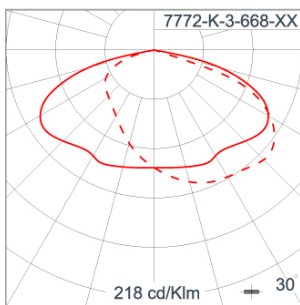

Light Distribution

*Due to the constancy of product development, we reserve the right to alter all specification without prior notice.

Unilamp Co., Ltd.
461 Ramintra Road, Kannayao, Bangkok 10230 Thailand
Tel : +66(0)2 943 2420-1, +66(0)2 946 4170-1
Fax : +66(0)2 943 2419
online@unilamp.co.th
www.unilamp.co.th