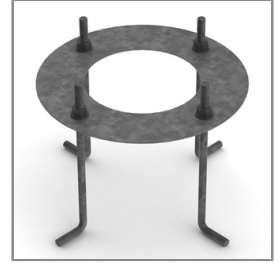

NEOPLACE

NEOPLACE DIRECT – DS

POLE MOUNTED

 **Unilamp**

LAST UPDATE: 18-09-2024

Accessories

Ordering Code:
ALUMINUM-POLE-NEOPLACE-DOUBLESTEEL-POLE-NEOPLACE-DOUBLE
Please contact Sales
Representative

Ordering Code:
Please contact Sales
Representative

Ordering Code:
AUN-ACB-0008-00
Anchor bolt kit, pole
diameter 102mm and
151x102mm, galvanized
steel pole

Ordering Code:
AUN-ACB-0005-00
Anchor bolt kit, aluminum
pole

*Due to the constancy of product development,
we reserve the right to alter all specification
without prior notice.