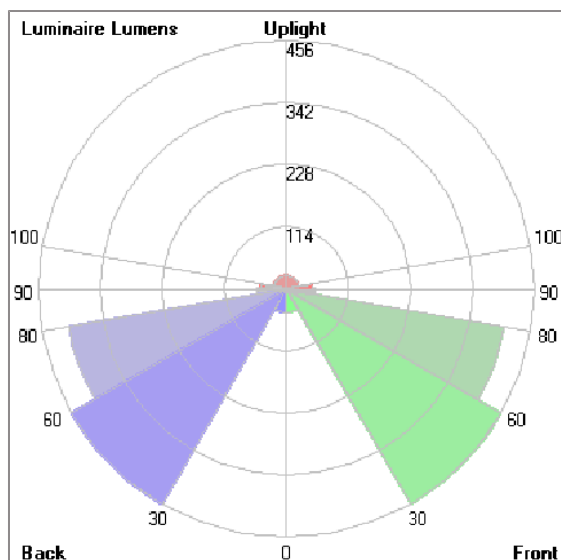

Technical Data

Ordering Code :	7761-W-A-677-XX
Lamp :	LED
Beam :	T5
CCT :	2700 K
CRI :	CRI >80
SDCM :	SDCM = 3
Lamp Lumen :	2x3040 lm
Luminaire Lumen :	3980 lm
Lamp Wattage :	2x24 W
Luminaire Wattage :	50 W
Efficacy :	79 lm/W
Ambient Temperature :	50°C
Lumen Maintenance	L80B10 >108,000 h
Controller :	CASAMBI
Input Voltage :	220-240Vac 50/60Hz
Net Weight :	- kg.

NEOPLACE

NEOPLACE DIRECT – DS

POLE MOUNTED

LAST UPDATE: 18-09-2024

Bug Report

Lum. Classification System [LCS]

LCS	Zone	%Lumens	%Lamp	%Lum
FL	[0-30]	43.9	1.4	2.2
FM	[30-60]	456.3	15.0	22.9
FH	[60-80]	406.2	13.4	20.4
FVH	[80-90]	53.1	1.7	2.7
BL	[0-30]	43.9	1.4	2.2
BM	[30-60]	456.3	15.0	22.9
BH	[60-80]	406.2	13.4	20.4
BVH	[80-90]	53.1	1.7	2.7
UL	[90-100]	46.7	1.5	2.3
UH	[100-180]	23.3	0.8	1.2
Total		1989.0	65.3	100.0
BUG Rating		B1-U2-G1		