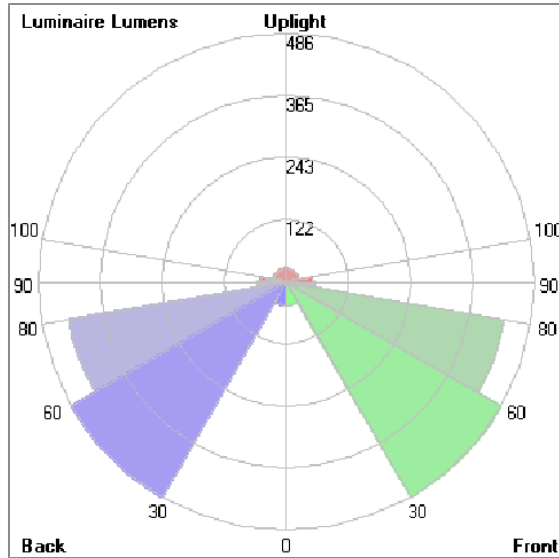

NEOPLACE

NEOPLACE DIRECT – DS

POLE MOUNTED

LAST UPDATE: 18-06-2024

NeoPLACE is a family of large wall light and pole-top luminaires with symmetrical low-glare indirect light distribution. The recommended mounting height is between 3 – 5 meters. It is available in LED light sources in 2 different color temperatures 3000K and 4000K with DALI dimming option. NeoPLACE is suitable for the place where glare control is preferred. It is a perfect alternative to replace old-style cone-shaped conventional luminaires. It is suitable to illuminate parking lots, public parks, and pedestrian and open spaces. Available as an option are Aluminium Poles, Galvanized steel poles, and anchorage unit for concrete foundations. NeoPLACE Direct pole top light, the directional illumination option for NeoPLACE. This is an extension of the indirect variant of the modern looking pole-top range. Wider installation spacing, good glare control, increased luminaire efficacy, and minimal amount of uplight are the major improvements. NeoPLACE Direct is available with T2, T3, T4 and T5 light distribution. The ambient temperature rating has been increased to 50°C.

Technical Data

Ordering Code :	7761-W-A-547-XX
Lamp :	LED
Beam :	T5
CCT :	4000 K
CRI :	CRI >80
SDCM :	SDCM = 3
Lamp Lumen :	2x3240 lm
Luminaire Lumen :	4240 lm
Lamp Wattage :	2x23 W
Luminaire Wattage :	48 W
Efficacy :	88 lm/W
Ambient Temperature :	50°C
Lumen Maintenance	L70B10 >60,000 h
Controller :	CASAMBI
Input Voltage :	220-240Vac 50/60Hz
Net Weight :	- kg.

NEOPLACE

NEOPLACE DIRECT – DS

POLE MOUNTED

LAST UPDATE: 18-06-2024

Bug Report

Lum. Classification System [LCS]

LCS	Zone	%Lumens	%Lamp	%Lum
FL	[0-30]	46.8	1.4	2.2
FM	[30-60]	486.1	15.0	22.9
FH	[60-80]	432.8	13.4	20.4
FVH	[80-90]	56.6	1.7	2.7
BL	[0-30]	46.8	1.4	2.2
BM	[30-60]	486.1	15.0	22.9
BH	[60-80]	432.8	13.4	20.4
BVH	[80-90]	56.6	1.7	2.7
UL	[90-100]	49.8	1.5	2.3
UH	[100-180]	24.8	0.8	1.2
Total		2119.2	65.3	100.0
BUG Rating		B1-U2-G1		