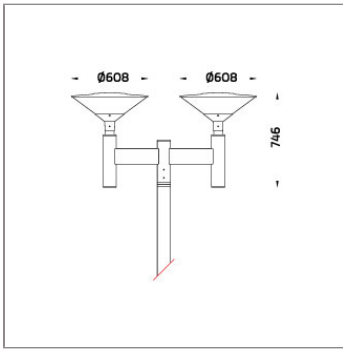

NEOPLACE

NEOPLACE DIRECT – DS

POLE MOUNTED

LAST UPDATE: 18-06-2024

NeoPLACE is a family of large wall light and pole-top luminaires with symmetrical low-glare indirect light distribution. The recommended mounting height is between 3 – 5 meters. It is available in LED light sources in 2 different color temperatures 3000K and 4000K with DALI dimming option. NeoPLACE is suitable for the place where glare control is preferred. It is a perfect alternative to replace old-style cone-shaped conventional luminaires. It is suitable to illuminate parking lots, public parks, and pedestrian and open spaces. Available as an option are Aluminium Poles, Galvanized steel poles, and anchorage unit for concrete foundations. NeoPLACE Direct pole top light, the directional illumination option for NeoPLACE. This is an extension of the indirect variant of the modern looking pole-top range. Wider installation spacing, good glare control, increased luminaire efficacy, and minimal amount of uplight are the major improvements. NeoPLACE Direct is available with T2, T3, T4 and T5 light distribution. The ambient temperature rating has been increased to 50°C.

Technical Data

Ordering Code :	7761-W-A-547-XX
Lamp :	LED
Beam :	T5
CCT :	4000 K
CRI :	CRI >80
SDCM :	SDCM = 3
Lamp Lumen :	2x3240 lm
Luminaire Lumen :	4240 lm
Lamp Wattage :	2x23 W
Luminaire Wattage :	48 W
Efficacy :	88 lm/W
Ambient Temperature :	50°C
Lumen Maintenance	L70B10 >60,000 h
Controller :	CASAMBI
Input Voltage :	220-240Vac 50/60Hz
Net Weight :	- kg.

Ordering Code:
AUN-ACB-0008-00
Anchor bolt kit, pole
diameter 102mm and
151x102mm, galvanized
steel pole

Ordering Code:
AUN-ACB-0005-00
Anchor bolt kit, aluminum
pole

*Due to the constancy of product development,
we reserve the right to alter all specification
without prior notice.