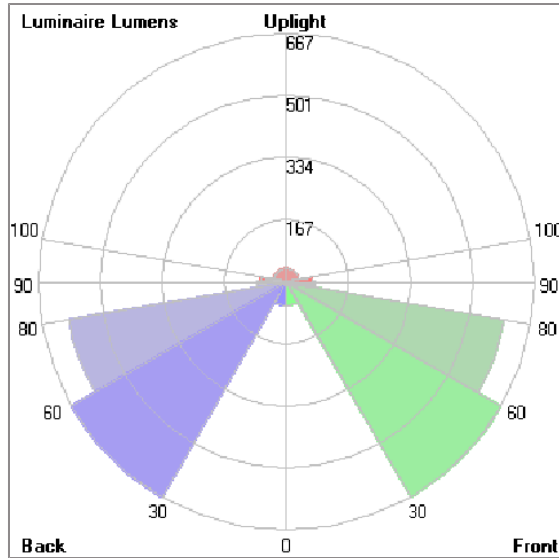

NEOPLACE

NEOPLACE DIRECT – DS

POLE MOUNTED

LAST UPDATE: 18-06-2024

NeoPLACE is a family of large wall light and pole-top luminaires with symmetrical low-glare indirect light distribution. The recommended mounting height is between 3 – 5 meters. It is available in LED light sources in 2 different color temperatures 3000K and 4000K with DALI dimming option. NeoPLACE is suitable for the place where glare control is preferred. It is a perfect alternative to replace old-style cone-shaped conventional luminaires. It is suitable to illuminate parking lots, public parks, and pedestrian and open spaces. Available as an option are Aluminium Poles, Galvanized steel poles, and anchorage unit for concrete foundations. NeoPLACE Direct pole top light, the directional illumination option for NeoPLACE. This is an extension of the indirect variant of the modern looking pole-top range. Wider installation spacing, good glare control, increased luminaire efficacy, and minimal amount of uplight are the major improvements. NeoPLACE Direct is available with T2, T3, T4 and T5 light distribution. The ambient temperature rating has been increased to 50°C.

Technical Data

Ordering Code :	7761-W-A-545-XX
Lamp :	LED
Beam :	T5
CCT :	4000 K
CRI :	CRI >80
SDCM :	SDCM = 3
Lamp Lumen :	2x4440 lm
Luminaire Lumen :	5820 lm
Lamp Wattage :	2x32 W
Luminaire Wattage :	68 W
Efficacy :	85 lm/W
Ambient Temperature :	50°C
Lumen Maintenance	L70B10 >60,000 h
Controller :	CASAMBI
Input Voltage :	220-240Vac 50/60Hz
Net Weight :	- kg.

NEOPLACE

NEOPLACE DIRECT – DS

POLE MOUNTED

LAST UPDATE: 18-06-2024

Bug Report

Lum. Classification System [LCS]

LCS	Zone	%Lumens	%Lamp	%Lum
FL	[0-30]	64.2	1.4	2.2
FM	[30-60]	667.3	15.0	22.9
FH	[60-80]	594.1	13.4	20.4
FVH	[80-90]	77.7	1.7	2.7
BL	[0-30]	64.2	1.4	2.2
BM	[30-60]	667.3	15.0	22.9
BH	[60-80]	594.1	13.4	20.4
BVH	[80-90]	77.7	1.7	2.7
UL	[90-100]	68.4	1.5	2.4
UH	[100-180]	34.1	0.8	1.2
Total		2909.1	65.3	100.0
BUG Rating		B2-U3-G1		