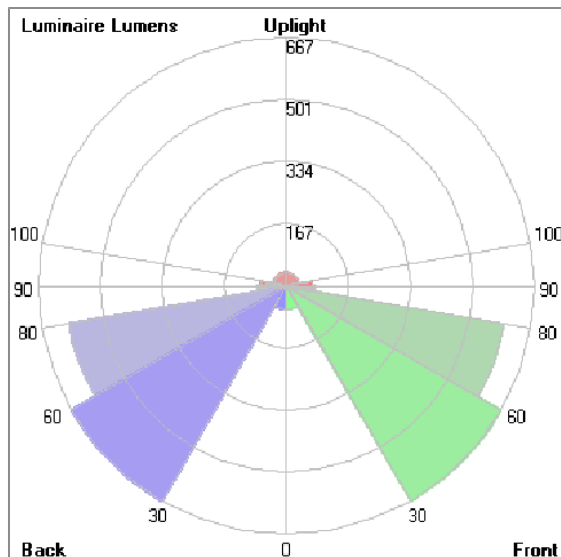

## Technical Data

Ordering Code :	7761-W-5-545-XX
Lamp :	LED
Beam :	T5
CCT :	4000 K
CRI :	CRI >80
SDCM :	SDCM = 3
Lamp Lumen :	2x4440 lm
Luminaire Lumen :	5820 lm
Lamp Wattage :	2x32 W
Luminaire Wattage :	68 W
Efficacy :	85 lm/W
Ambient Temperature :	50°C
Lumen Maintenance	L70B10 >60,000 h
Controller :	DALI
Input Voltage :	220-240Vac 50/60Hz
Net Weight :	- kg.

### Lum. Classification System [LCS]

LCS	Zone	%Lumens	%Lamp	%Lum
FL	[0-30]	64.2	1.4	2.2
FM	[30-60]	667.3	15.0	22.9
FH	[60-80]	594.1	13.4	20.4
FVH	[80-90]	77.7	1.7	2.7
BL	[0-30]	64.2	1.4	2.2
BM	[30-60]	667.3	15.0	22.9
BH	[60-80]	594.1	13.4	20.4
BVH	[80-90]	77.7	1.7	2.7
UL	[90-100]	68.4	1.5	2.4
UH	[100-180]	34.1	0.8	1.2
Total		2909.1	65.3	100.0
BUG Rating		B2-U3-G1		