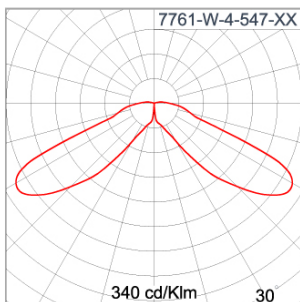

Light Distribution

*Due to the constancy of product development,
we reserve the right to alter all specification
without prior notice.

Unilamp Co., Ltd.
461 Ramintra Road, Kannayao, Bangkok 10230 Thailand
Tel : +66[0]2 943 2420-1, +66[0]2 946 4170-1
Fax : +66[0]2 943 2419
online@unilamp.co.th
www.unilamp.co.th