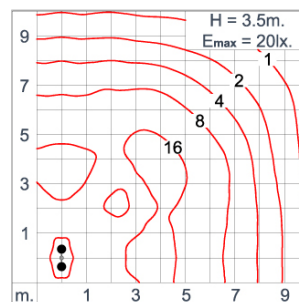

Light Distribution

*Due to the constancy of product development,
we reserve the right to alter all specification
without prior notice.

Unilamp Co., Ltd.
461 Ramintra Road, Kannayao, Bangkok 10230 Thailand
Tel : +66[0]2 943 2420-1, +66[0]2 946 4170-1
Fax : +66[0]2 943 2419
online@unilamp.co.th
www.unilamp.co.th