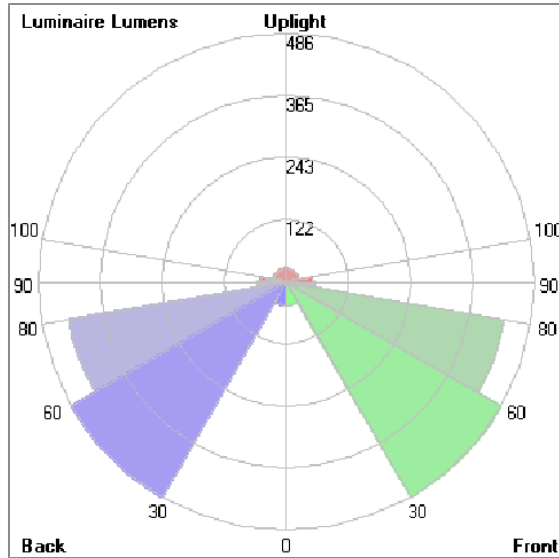

## Technical Data

Ordering Code :	7761-W-4-547-XX
Lamp :	LED
Beam :	T5
CCT :	4000 K
CRI :	CRI >80
SDCM :	SDCM = 3
Lamp Lumen :	2x3240 lm
Luminaire Lumen :	4240 lm
Lamp Wattage :	2x23 W
Luminaire Wattage :	48 W
Efficacy :	88 lm/W
Ambient Temperature :	50°C
Lumen Maintenance	L70B10 >60,000 h
Controller :	DIM 1-10V
Input Voltage :	220-240Vac 50/60Hz
Net Weight :	- kg.

# NEOPLACE

NEOPLACE DIRECT – DS

POLE MOUNTED

LAST UPDATE: 18-06-2024

### Lum. Classification System [LCS]

LCS	Zone	%Lumens	%Lamp	%Lum
FL	[0-30]	46.8	1.4	2.2
FM	[30-60]	486.1	15.0	22.9
FH	[60-80]	432.8	13.4	20.4
FVH	[80-90]	56.6	1.7	2.7
BL	[0-30]	46.8	1.4	2.2
BM	[30-60]	486.1	15.0	22.9
BH	[60-80]	432.8	13.4	20.4
BVH	[80-90]	56.6	1.7	2.7
UL	[90-100]	49.8	1.5	2.3
UH	[100-180]	24.8	0.8	1.2
<b>Total</b>		<b>2119.2</b>	<b>65.3</b>	<b>100.0</b>
<b>BUG Rating</b>		<b>B1-U2-G1</b>		