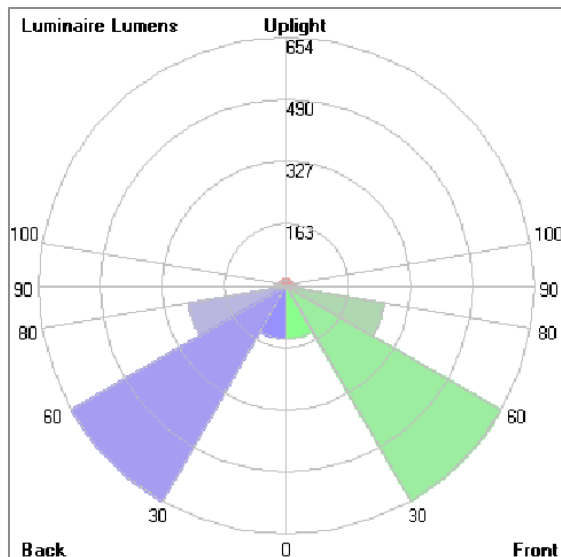

Technical Data

Ordering Code :	7761-L-A-546-XX
Lamp :	LED
Beam :	T5
CCT :	3000 K
CRI :	CRI >80
SDCM :	SDCM = 3
Lamp Lumen :	2x3040 lm
Luminaire Lumen :	4400 lm
Lamp Wattage :	2x24 W
Luminaire Wattage :	50 W
Efficacy :	88 lm/W
Ambient Temperature :	50°C
Lumen Maintenance	L80B10 >108,000 h
Controller :	CASAMBI
Input Voltage :	220-240Vac 50/60Hz
Net Weight :	- kg.

NEOPLACE

NEOPLACE DIRECT – DS

POLE MOUNTED

LAST UPDATE: 18-06-2024

Bug Report

Lum. Classification System [LCS]

LCS	Zone	%Lumens	%Lamp	%Lum
FL	[0-30]	139.1	4.6	6.3
FM	[30-60]	653.5	21.5	29.7
FH	[60-80]	262.0	8.6	11.9
FVH	[80-90]	28.3	0.9	1.3
BL	[0-30]	139.1	4.6	6.3
BM	[30-60]	653.5	21.5	29.7
BH	[60-80]	262.0	8.6	11.9
BVH	[80-90]	28.3	0.9	1.3
UL	[90-100]	18.2	0.6	0.8
UH	[100-180]	15.7	0.5	0.7
Total		2199.7	72.3	100.0
BUG Rating		B1-U2-G1		