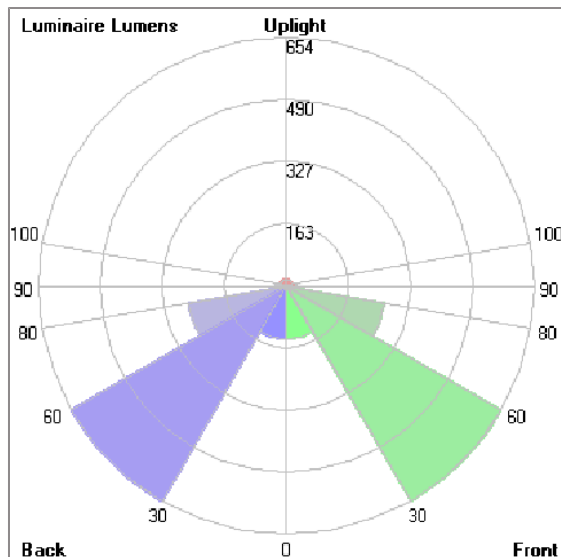

Technical Data

Ordering Code :	7761-L-4-677-XX
Lamp :	LED
Beam :	T5
CCT :	2700 K
CRI :	CRI >80
SDCM :	SDCM = 3
Lamp Lumen :	2x3040 lm
Luminaire Lumen :	4400 lm
Lamp Wattage :	2x24 W
Luminaire Wattage :	50 W
Efficacy :	88 lm/W
Ambient Temperature :	50°C
Lumen Maintenance	L80B10 >108,000 h
Controller :	DIM 1-10V
Input Voltage :	220-240Vac 50/60Hz
Net Weight :	- kg.

NEOPLACE

NEOPLACE DIRECT – DS

POLE MOUNTED

LAST UPDATE: 18-09-2024

Bug Report

Lum. Classification System [LCS]

LCS	Zone	%Lumens	%Lamp	%Lum
FL	[0-30]	139.1	4.6	6.3
FM	[30-60]	653.5	21.5	29.7
FH	[60-80]	262.0	8.6	11.9
FVH	[80-90]	28.3	0.9	1.3
BL	[0-30]	139.1	4.6	6.3
BM	[30-60]	653.5	21.5	29.7
BH	[60-80]	262.0	8.6	11.9
BVH	[80-90]	28.3	0.9	1.3
UL	[90-100]	18.2	0.6	0.8
UH	[100-180]	15.7	0.5	0.7
Total		2199.7	72.3	100.0
BUG Rating		B1-U2-G1		