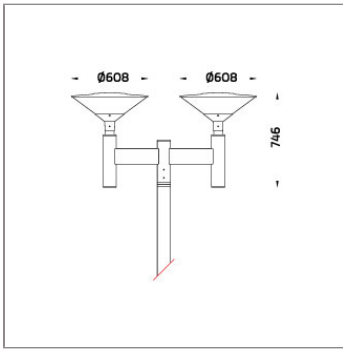

NEOPLACE

NEOPLACE DIRECT – DS

POLE MOUNTED

LAST UPDATE: 18-09-2024

NeoPLACE is a family of large wall light and pole-top luminaires with symmetrical low-glare indirect light distribution. The recommended mounting height is between 3 – 5 meters. It is available in LED light sources in 2 different color temperatures 3000K and 4000K with DALI dimming option. NeoPLACE is suitable for the place where glare control is preferred. It is a perfect alternative to replace old-style cone-shaped conventional luminaires. It is suitable to illuminate parking lots, public parks, and pedestrian and open spaces. Available as an option are Aluminium Poles, Galvanized steel poles, and anchorage unit for concrete foundations. NeoPLACE Direct pole top light, the directional illumination option for NeoPLACE. This is an extension of the indirect variant of the modern looking pole-top range. Wider installation spacing, good glare control, increased luminaire efficacy, and minimal amount of uplight are the major improvements. NeoPLACE Direct is available with T2, T3, T4 and T5 light distribution. The ambient temperature rating has been increased to 50°C.

Technical Data

Ordering Code :	7761-L-4-676-XX
Lamp :	LED
Beam :	T5
CCT :	2700 K
CRI :	CRI >80
SDCM :	SDCM = 3
Lamp Lumen :	2x4160 lm
Luminaire Lumen :	6040 lm
Lamp Wattage :	2x34 W
Luminaire Wattage :	72 W
Efficacy :	83 lm/W
Ambient Temperature :	50°C
Lumen Maintenance	L80B10 >108,000 h
Controller :	DIM 1-10V
Input Voltage :	220-240Vac 50/60Hz
Net Weight :	- kg.

Ordering Code:
AUN-ACB-0008-00
Anchor bolt kit, pole
diameter 102mm and
151x102mm, galvanized
steel pole

Ordering Code:
AUN-ACB-0005-00
Anchor bolt kit, aluminum
pole

*Due to the constancy of product development,
we reserve the right to alter all specification
without prior notice.