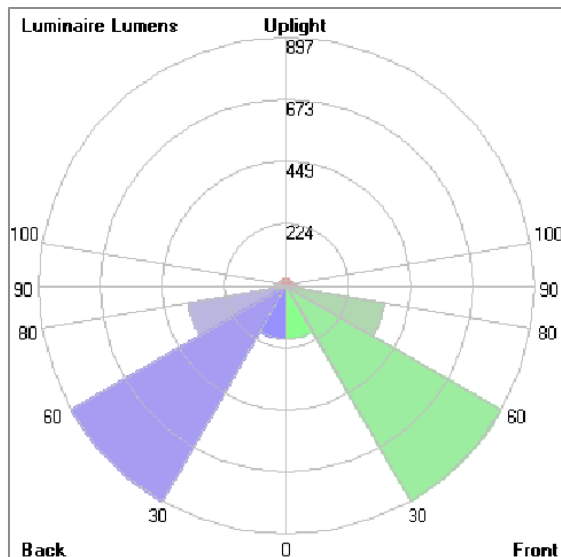

Technical Data

Ordering Code :	7761-L-4-676-XX
Lamp :	LED
Beam :	T5
CCT :	2700 K
CRI :	CRI >80
SDCM :	SDCM = 3
Lamp Lumen :	2x4160 lm
Luminaire Lumen :	6040 lm
Lamp Wattage :	2x34 W
Luminaire Wattage :	72 W
Efficacy :	83 lm/W
Ambient Temperature :	50°C
Lumen Maintenance	L80B10 >108,000 h
Controller :	DIM 1-10V
Input Voltage :	220-240Vac 50/60Hz
Net Weight :	- kg.

NEOPLACE

NEOPLACE DIRECT – DS

POLE MOUNTED

LAST UPDATE: 18-09-2024

Bug Report

Lum. Classification System [LCS]

LCS	Zone	%Lumens	%Lamp	%Lum
FL	[0-30]	190.9	4.6	6.3
FM	[30-60]	897.1	21.6	29.7
FH	[60-80]	359.6	8.6	11.9
FVH	[80-90]	38.9	0.9	1.3
BL	[0-30]	190.9	4.6	6.3
BM	[30-60]	897.1	21.6	29.7
BH	[60-80]	359.6	8.6	11.9
BVH	[80-90]	38.9	0.9	1.3
UL	[90-100]	25.0	0.6	0.8
UH	[100-180]	21.6	0.5	0.7
Total		3019.6	72.5	100.0
BUG Rating		B1-U2-G1		