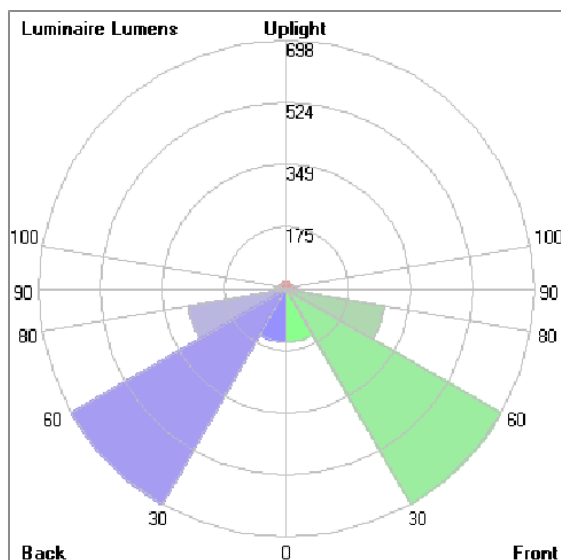

Technical Data

Ordering Code :	7761-L-4-547-XX
Lamp :	LED
Beam :	T5
CCT :	4000 K
CRI :	CRI >80
SDCM :	SDCM = 3
Lamp Lumen :	2x3240 lm
Luminaire Lumen :	4700 lm
Lamp Wattage :	2x23 W
Luminaire Wattage :	48 W
Efficacy :	97 lm/W
Ambient Temperature :	50°C
Lumen Maintenance	L70B10 >60,000 h
Controller :	DIM 1-10V
Input Voltage :	220-240Vac 50/60Hz
Net Weight :	- kg.

NEOPLACE

NEOPLACE DIRECT – DS

POLE MOUNTED

LAST UPDATE: 18-09-2024

Bug Report

Lum. Classification System [LCS]

LCS	Zone	%Lumens	%Lamp	%Lum
FL	[0-30]	148.6	4.6	6.3
FM	[30-60]	698.1	21.5	29.7
FH	[60-80]	279.9	8.6	11.9
FVH	[80-90]	30.2	0.9	1.3
BL	[0-30]	148.6	4.6	6.3
BM	[30-60]	698.1	21.5	29.7
BH	[60-80]	279.9	8.6	11.9
BVH	[80-90]	30.2	0.9	1.3
UL	[90-100]	19.5	0.6	0.8
UH	[100-180]	16.8	0.5	0.7
Total		2349.9	72.3	100.0
BUG Rating		B1-U2-G1		