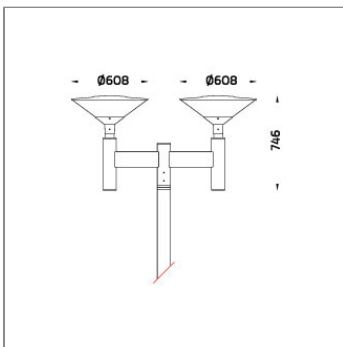

NEOPLACE

NEOPLACE DIRECT – DS

POLE MOUNTED

LAST UPDATE: 18-09-2024

NeoPLACE is a family of large wall light and pole-top luminaires with symmetrical low-glare indirect light distribution. The recommended mounting height is between 3 – 5 meters. It is available in LED light sources in 2 different color temperatures 3000K and 4000K with DALI dimming option. NeoPLACE is suitable for the place where glare control is preferred. It is a perfect alternative to replace old-style cone-shaped conventional luminaires. It is suitable to illuminate parking lots, public parks, and pedestrian and open spaces. Available as an option are Aluminium Poles, Galvanized steel poles, and anchorage unit for concrete foundations. NeoPLACE Direct pole top light, the directional illumination option for NeoPLACE. This is an extension of the indirect variant of the modern looking pole-top range. Wider installation spacing, good glare control, increased luminaire efficacy, and minimal amount of uplight are the major improvements. NeoPLACE Direct is available with T2, T3, T4 and T5 light distribution. The ambient temperature rating has been increased to 50°C.

Technical Data

Ordering Code :	7761-L-4-545-XX
Lamp :	LED
Beam :	T5
CCT :	4000 K
CRI :	CRI >80
SDCM :	SDCM = 3
Lamp Lumen :	2x4440 lm
Luminaire Lumen :	6440 lm
Lamp Wattage :	2x32 W
Luminaire Wattage :	68 W
Efficacy :	94 lm/W
Ambient Temperature :	50°C
Lumen Maintenance	L70B10 >60,000 h
Controller :	DIM 1-10V
Input Voltage :	220-240Vac 50/60Hz
Net Weight :	- kg.

Ordering Code:
AUN-ACB-0008-00
Anchor bolt kit, pole
diameter 102mm and
151x102mm, galvanized
steel pole

Ordering Code:
AUN-ACB-0005-00
Anchor bolt kit, aluminum
pole

*Due to the constancy of product development,
we reserve the right to alter all specification
without prior notice.