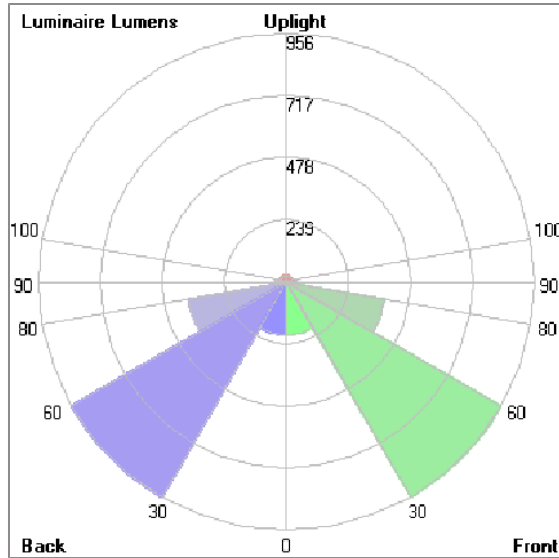

NEOPLACE

NEOPLACE DIRECT – DS

POLE MOUNTED

LAST UPDATE: 18-09-2024

NeoPLACE is a family of large wall light and pole-top luminaires with symmetrical low-glare indirect light distribution. The recommended mounting height is between 3 – 5 meters. It is available in LED light sources in 2 different color temperatures 3000K and 4000K with DALI dimming option. NeoPLACE is suitable for the place where glare control is preferred. It is a perfect alternative to replace old-style cone-shaped conventional luminaires. It is suitable to illuminate parking lots, public parks, and pedestrian and open spaces. Available as an option are Aluminium Poles, Galvanized steel poles, and anchorage unit for concrete foundations. NeoPLACE Direct pole top light, the directional illumination option for NeoPLACE. This is an extension of the indirect variant of the modern looking pole-top range. Wider installation spacing, good glare control, increased luminaire efficacy, and minimal amount of uplight are the major improvements. NeoPLACE Direct is available with T2, T3, T4 and T5 light distribution. The ambient temperature rating has been increased to 50°C.

Technical Data

Ordering Code :	7761-L-4-545-XX
Lamp :	LED
Beam :	T5
CCT :	4000 K
CRI :	CRI >80
SDCM :	SDCM = 3
Lamp Lumen :	2x4440 lm
Luminaire Lumen :	6440 lm
Lamp Wattage :	2x32 W
Luminaire Wattage :	68 W
Efficacy :	94 lm/W
Ambient Temperature :	50°C
Lumen Maintenance	L70B10 >60,000 h
Controller :	DIM 1-10V
Input Voltage :	220-240Vac 50/60Hz
Net Weight :	- kg.

NEOPLACE

NEOPLACE DIRECT – DS

POLE MOUNTED

LAST UPDATE: 18-09-2024

Bug Report

Lum. Classification System [LCS]

LCS	Zone	%Lumens	%Lamp	%Lum
FL	[0-30]	203.6	4.6	6.3
FM	[30-60]	956.4	21.5	29.7
FH	[60-80]	383.4	8.6	11.9
FVH	[80-90]	41.4	0.9	1.3
BL	[0-30]	203.6	4.6	6.3
BM	[30-60]	956.4	21.5	29.7
BH	[60-80]	383.4	8.6	11.9
BVH	[80-90]	41.4	0.9	1.3
UL	[90-100]	26.6	0.6	0.8
UH	[100-180]	23.1	0.5	0.7
Total		3219.3	72.3	100.0
BUG Rating		B1-U2-G1		