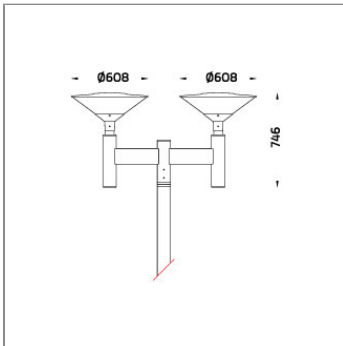

NEOPLACE

NEOPLACE DIRECT – DS

POLE MOUNTED

LAST UPDATE: 18-09-2024

NeoPLACE is a family of large wall light and pole-top luminaires with symmetrical low-glare indirect light distribution. The recommended mounting height is between 3 – 5 meters. It is available in LED light sources in 2 different color temperatures 3000K and 4000K with DALI dimming option. NeoPLACE is suitable for the place where glare control is preferred. It is a perfect alternative to replace old-style cone-shaped conventional luminaires. It is suitable to illuminate parking lots, public parks, and pedestrian and open spaces. Available as an option are Aluminium Poles, Galvanized steel poles, and anchorage unit for concrete foundations. NeoPLACE Direct pole top light, the directional illumination option for NeoPLACE. This is an extension of the indirect variant of the modern looking pole-top range. Wider installation spacing, good glare control, increased luminaire efficacy, and minimal amount of uplight are the major improvements. NeoPLACE Direct is available with T2, T3, T4 and T5 light distribution. The ambient temperature rating has been increased to 50°C.

Technical Data

Ordering Code :	7761-L-3-676-XX
Lamp :	LED
Beam :	T5
CCT :	2700 K
CRI :	CRI >80
SDCM :	SDCM = 3
Lamp Lumen :	2x4160 lm
Luminaire Lumen :	6040 lm
Lamp Wattage :	2x34 W
Luminaire Wattage :	72 W
Efficacy :	83 lm/W
Ambient Temperature :	50°C
Lumen Maintenance	L80B10 >108,000 h
Controller :	On-Off
Input Voltage :	220-240Vac 50/60Hz
Net Weight :	- kg.

Ordering Code:
AUN-ACB-0008-00
Anchor bolt kit, pole
diameter 102mm and
151x102mm, galvanized
steel pole

Ordering Code:
AUN-ACB-0005-00
Anchor bolt kit, aluminum
pole

*Due to the constancy of product development,
we reserve the right to alter all specification
without prior notice.