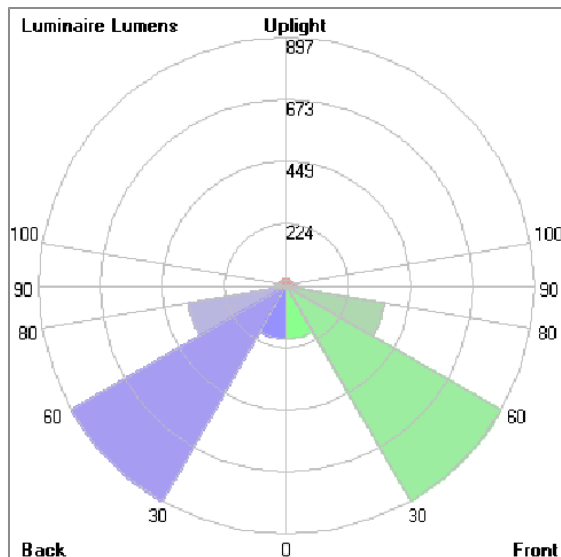

Technical Data

Ordering Code :	7761-L-3-676-XX
Lamp :	LED
Beam :	T5
CCT :	2700 K
CRI :	CRI >80
SDCM :	SDCM = 3
Lamp Lumen :	2x4160 lm
Luminaire Lumen :	6040 lm
Lamp Wattage :	2x34 W
Luminaire Wattage :	72 W
Efficacy :	83 lm/W
Ambient Temperature :	50°C
Lumen Maintenance	L80B10 >108,000 h
Controller :	On-Off
Input Voltage :	220-240Vac 50/60Hz
Net Weight :	- kg.

NEOPLACE

NEOPLACE DIRECT – DS

POLE MOUNTED

LAST UPDATE: 18-09-2024

Bug Report

Lum. Classification System [LCS]

LCS	Zone	%Lumens	%Lamp	%Lum
FL	[0-30]	190.9	4.6	6.3
FM	[30-60]	897.1	21.6	29.7
FH	[60-80]	359.6	8.6	11.9
FVH	[80-90]	38.9	0.9	1.3
BL	[0-30]	190.9	4.6	6.3
BM	[30-60]	897.1	21.6	29.7
BH	[60-80]	359.6	8.6	11.9
BVH	[80-90]	38.9	0.9	1.3
UL	[90-100]	25.0	0.6	0.8
UH	[100-180]	21.6	0.5	0.7
Total		3019.6	72.5	100.0
BUG Rating		B1-U2-G1		