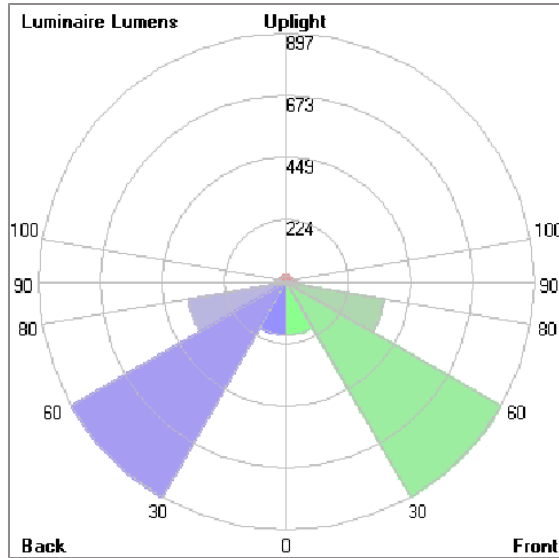

NEOPLACE

NEOPLACE DIRECT – DS

POLE MOUNTED

LAST UPDATE: 18-09-2024

NeoPLACE is a family of large wall light and pole-top luminaires with symmetrical low-glare indirect light distribution. The recommended mounting height is between 3 – 5 meters. It is available in LED light sources in 2 different color temperatures 3000K and 4000K with DALI dimming option. NeoPLACE is suitable for the place where glare control is preferred. It is a perfect alternative to replace old-style cone-shaped conventional luminaires. It is suitable to illuminate parking lots, public parks, and pedestrian and open spaces. Available as an option are Aluminium Poles, Galvanized steel poles, and anchorage unit for concrete foundations. NeoPLACE Direct pole top light, the directional illumination option for NeoPLACE. This is an extension of the indirect variant of the modern looking pole-top range. Wider installation spacing, good glare control, increased luminaire efficacy, and minimal amount of uplight are the major improvements. NeoPLACE Direct is available with T2, T3, T4 and T5 light distribution. The ambient temperature rating has been increased to 50°C.

Technical Data

Ordering Code :	7761-L-3-544-XX
Lamp :	LED
Beam :	T5
CCT :	3000 K
CRI :	CRI >80
SDCM :	SDCM = 3
Lamp Lumen :	2x4160 lm
Luminaire Lumen :	6040 lm
Lamp Wattage :	2x34 W
Luminaire Wattage :	72 W
Efficacy :	83 lm/W
Ambient Temperature :	50°C
Lumen Maintenance	L80B10 >108,000 h
Controller :	On-Off
Input Voltage :	220-240Vac 50/60Hz
Net Weight :	- kg.

NEOPLACE

NEOPLACE DIRECT – DS

POLE MOUNTED

LAST UPDATE: 18-09-2024

Bug Report

Lum. Classification System [LCS]

LCS	Zone	%Lumens	%Lamp	%Lum
FL	[0-30]	190.9	4.6	6.3
FM	[30-60]	897.1	21.6	29.7
FH	[60-80]	359.6	8.6	11.9
FVH	[80-90]	38.9	0.9	1.3
BL	[0-30]	190.9	4.6	6.3
BM	[30-60]	897.1	21.6	29.7
BH	[60-80]	359.6	8.6	11.9
BVH	[80-90]	38.9	0.9	1.3
UL	[90-100]	25.0	0.6	0.8
UH	[100-180]	21.6	0.5	0.7
Total		3019.6	72.5	100.0
BUG Rating		B1-U2-G1		