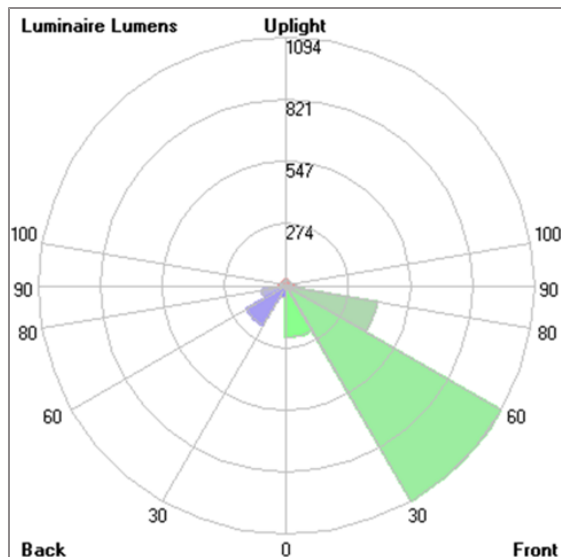

NEOPLACE

NEOPLACE DIRECT – DS

POLE MOUNTED

LAST UPDATE: 18-06-2024

NeoPLACE is a family of large wall light and pole-top luminaires with symmetrical low-glare indirect light distribution. The recommended mounting height is between 3 – 5 meters. It is available in LED light sources in 2 different color temperatures 3000K and 4000K with DALI dimming option. NeoPLACE is suitable for the place where glare control is preferred. It is a perfect alternative to replace old-style cone-shaped conventional luminaires. It is suitable to illuminate parking lots, public parks, and pedestrian and open spaces. Available as an option are Aluminium Poles, Galvanized steel poles, and anchorage unit for concrete foundations. NeoPLACE Direct pole top light, the directional illumination option for NeoPLACE. This is an extension of the indirect variant of the modern looking pole-top range. Wider installation spacing, good glare control, increased luminaire efficacy, and minimal amount of uplight are the major improvements. NeoPLACE Direct is available with T2, T3, T4 and T5 light distribution. The ambient temperature rating has been increased to 50°C.

Technical Data

Ordering Code :	7761-K-A-547-XX
Lamp :	LED
Beam :	T4
CCT :	4000 K
CRI :	CRI >80
SDCM :	SDCM = 3
Lamp Lumen :	2x3240 lm
Luminaire Lumen :	4420 lm
Lamp Wattage :	2x23 W
Luminaire Wattage :	48 W
Efficacy :	92 lm/W
Ambient Temperature :	50°C
Lumen Maintenance	L70B10 >60,000 h
Controller :	CASAMBI
Input Voltage :	220-240Vac 50/60Hz
Net Weight :	- kg.

NEOPLACE

NEOPLACE DIRECT – DS

POLE MOUNTED

LAST UPDATE: 18-06-2024

Bug Report

Lum. Classification System (LCS)

LCS	Zone	%Lumens	%Lamp	%Lum
FL	[0-30]	228.0	7.0	10.3
FM	[30-60]	1094.4	33.8	49.5
FH	[60-80]	405.3	12.5	18.3
FVH	[80-90]	45.3	1.4	2.1
BL	[0-30]	52.7	1.6	2.4
BM	[30-60]	202.6	6.3	9.2
BH	[60-80]	107.7	3.3	4.9
BVH	[80-90]	20.4	0.6	0.9
UL	[90-100]	29.4	0.9	1.3
UH	[100-180]	23.4	0.7	1.1
Total		2209.2	68.1	100.0
BUG Rating		BO-U2-G1		