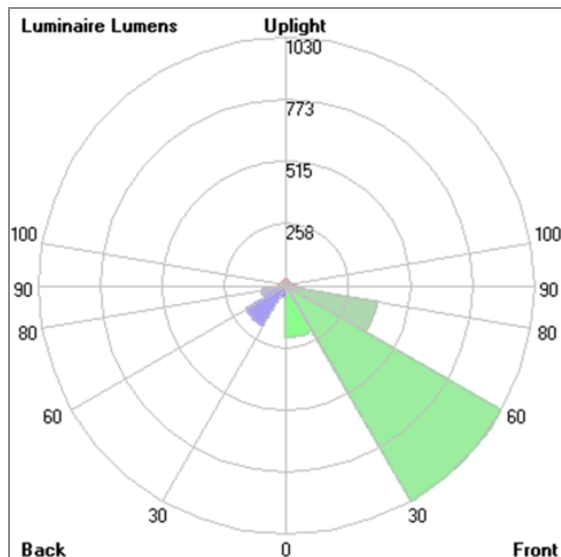

NEOPLACE

NEOPLACE DIRECT – DS

POLE MOUNTED

LAST UPDATE: 18-09-2024

NeoPLACE is a family of large wall light and pole-top luminaires with symmetrical low-glare indirect light distribution. The recommended mounting height is between 3 – 5 meters. It is available in LED light sources in 2 different color temperatures 3000K and 4000K with DALI dimming option. NeoPLACE is suitable for the place where glare control is preferred. It is a perfect alternative to replace old-style cone-shaped conventional luminaires. It is suitable to illuminate parking lots, public parks, and pedestrian and open spaces. Available as an option are Aluminium Poles, Galvanized steel poles, and anchorage unit for concrete foundations. NeoPLACE Direct pole top light, the directional illumination option for NeoPLACE. This is an extension of the indirect variant of the modern looking pole-top range. Wider installation spacing, good glare control, increased luminaire efficacy, and minimal amount of uplight are the major improvements. NeoPLACE Direct is available with T2, T3, T4 and T5 light distribution. The ambient temperature rating has been increased to 50°C.

Technical Data

Ordering Code :	7761-K-A-546-XX
Lamp :	LED
Beam :	T4
CCT :	3000 K
CRI :	CRI >80
SDCM :	SDCM = 3
Lamp Lumen :	2x3040 lm
Luminaire Lumen :	4160 lm
Lamp Wattage :	2x24 W
Luminaire Wattage :	50 W
Efficacy :	83 lm/W
Ambient Temperature :	50°C
Lumen Maintenance	L80B10 >108,000 h
Controller :	CASAMBI
Input Voltage :	220-240Vac 50/60Hz
Net Weight :	- kg.

NEOPLACE

NEOPLACE DIRECT – DS

POLE MOUNTED

LAST UPDATE: 18-09-2024

Bug Report

Lum. Classification System (LCS)

LCS	Zone	%Lumens	%Lamp	%Lum
FL	[0-30]	214.6	7.1	10.3
FM	[30-60]	1030.2	33.9	49.5
FH	[60-80]	381.5	12.5	18.3
FVH	[80-90]	42.7	1.4	2.1
BL	[0-30]	49.6	1.6	2.4
BM	[30-60]	190.7	6.3	9.2
BH	[60-80]	101.3	3.3	4.9
BVH	[80-90]	19.2	0.6	0.9
UL	[90-100]	27.7	0.9	1.3
UH	[100-180]	22.0	0.7	1.1
Total		2079.5	68.3	100.0
BUG Rating		BO-U2-G1		