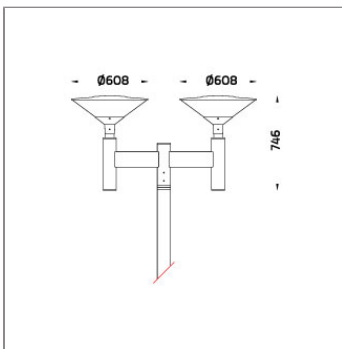

NEOPLACE

NEOPLACE DIRECT – DS

POLE MOUNTED

LAST UPDATE: 18-09-2024

NeoPLACE is a family of large wall light and pole-top luminaires with symmetrical low-glare indirect light distribution. The recommended mounting height is between 3 – 5 meters. It is available in LED light sources in 2 different color temperatures 3000K and 4000K with DALI dimming option. NeoPLACE is suitable for the place where glare control is preferred. It is a perfect alternative to replace old-style cone-shaped conventional luminaires. It is suitable to illuminate parking lots, public parks, and pedestrian and open spaces. Available as an option are Aluminium Poles, Galvanized steel poles, and anchorage unit for concrete foundations. NeoPLACE Direct pole top light, the directional illumination option for NeoPLACE. This is an extension of the indirect variant of the modern looking pole-top range. Wider installation spacing, good glare control, increased luminaire efficacy, and minimal amount of uplight are the major improvements. NeoPLACE Direct is available with T2, T3, T4 and T5 light distribution. The ambient temperature rating has been increased to 50°C.

Technical Data

Ordering Code :	7761-K-A-546-XX
Lamp :	LED
Beam :	T4
CCT :	3000 K
CRI :	CRI >80
SDCM :	SDCM = 3
Lamp Lumen :	2x3040 lm
Luminaire Lumen :	4160 lm
Lamp Wattage :	2x24 W
Luminaire Wattage :	50 W
Efficacy :	83 lm/W
Ambient Temperature :	50°C
Lumen Maintenance	L80B10 >108,000 h
Controller :	CASAMBI
Input Voltage :	220-240Vac 50/60Hz
Net Weight :	- kg.

Ordering Code:
AUN-ACB-0008-00
Anchor bolt kit, pole
diameter 102mm and
151x102mm, galvanized
steel pole

Ordering Code:
AUN-ACB-0005-00
Anchor bolt kit, aluminum
pole

*Due to the constancy of product development,
we reserve the right to alter all specification
without prior notice.