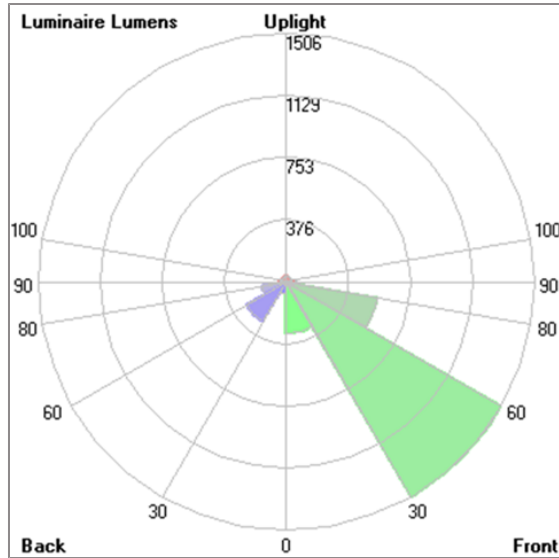

NEOPLACE

NEOPLACE DIRECT – DS

POLE MOUNTED

LAST UPDATE: 18-09-2024

NeoPLACE is a family of large wall light and pole-top luminaires with symmetrical low-glare indirect light distribution. The recommended mounting height is between 3 – 5 meters. It is available in LED light sources in 2 different color temperatures 3000K and 4000K with DALI dimming option. NeoPLACE is suitable for the place where glare control is preferred. It is a perfect alternative to replace old-style cone-shaped conventional luminaires. It is suitable to illuminate parking lots, public parks, and pedestrian and open spaces. Available as an option are Aluminium Poles, Galvanized steel poles, and anchorage unit for concrete foundations. NeoPLACE Direct pole top light, the directional illumination option for NeoPLACE. This is an extension of the indirect variant of the modern looking pole-top range. Wider installation spacing, good glare control, increased luminaire efficacy, and minimal amount of uplight are the major improvements. NeoPLACE Direct is available with T2, T3, T4 and T5 light distribution. The ambient temperature rating has been increased to 50°C.

Technical Data

Ordering Code :	7761-K-A-545-XX
Lamp :	LED
Beam :	T4
CCT :	4000 K
CRI :	CRI >80
SDCM :	SDCM = 3
Lamp Lumen :	2x4440 lm
Luminaire Lumen :	6080 lm
Lamp Wattage :	2x32 W
Luminaire Wattage :	68 W
Efficacy :	89 lm/W
Ambient Temperature :	50°C
Lumen Maintenance	L70B10 >60,000 h
Controller :	CASAMBI
Input Voltage :	220-240Vac 50/60Hz
Net Weight :	- kg.

NEOPLACE

NEOPLACE DIRECT – DS

POLE MOUNTED

LAST UPDATE: 18-09-2024

Bug Report

Lum. Classification System (LCS)

LCS	Zone	%Lumens	%Lamp	%Lum
FL	[0-30]	313.7	7.1	10.3
FM	[30-60]	1505.8	33.9	49.5
FH	[60-80]	557.6	12.6	18.3
FVH	[80-90]	62.4	1.4	2.1
BL	[0-30]	72.5	1.6	2.4
BM	[30-60]	278.7	6.3	9.2
BH	[60-80]	148.1	3.3	4.9
BVH	[80-90]	28.0	0.6	0.9
UL	[90-100]	40.4	0.9	1.3
UH	[100-180]	32.2	0.7	1.1
Total		3039.4	68.4	100.0
BUG Rating		B1-U2-G1		