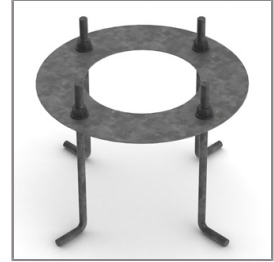

NEOPLACE

NEOPLACE DIRECT – DS

POLE MOUNTED

LAST UPDATE: 18-09-2024

NeoPLACE is a family of large wall light and pole-top luminaires with symmetrical low-glare indirect light distribution. The recommended mounting height is between 3 – 5 meters. It is available in LED light sources in 2 different color temperatures 3000K and 4000K with DALI dimming option. NeoPLACE is suitable for the place where glare control is preferred. It is a perfect alternative to replace old-style cone-shaped conventional luminaires. It is suitable to illuminate parking lots, public parks, and pedestrian and open spaces. Available as an option are Aluminium Poles, Galvanized steel poles, and anchorage unit for concrete foundations. NeoPLACE Direct pole top light, the directional illumination option for NeoPLACE. This is an extension of the indirect variant of the modern looking pole-top range. Wider installation spacing, good glare control, increased luminaire efficacy, and minimal amount of uplight are the major improvements. NeoPLACE Direct is available with T2, T3, T4 and T5 light distribution. The ambient temperature rating has been increased to 50°C.

NEOPLACE

NEOPLACE DIRECT – DS

POLE MOUNTED

LAST UPDATE: 18-09-2024

Accessories

Ordering Code:
ALUMINUM-POLE-NEOPLACE-DOUBLESTEEL-POLE-NEOPLACE-DOUBLE
Please contact Sales
Representative

Ordering Code:
Please contact Sales
Representative

Ordering Code:
AUN-ACB-0008-00
Anchor bolt kit, pole
diameter 102mm and
151x102mm, galvanized
steel pole

Ordering Code:
AUN-ACB-0005-00
Anchor bolt kit, aluminum
pole

*Due to the constancy of product development,
we reserve the right to alter all specification
without prior notice.