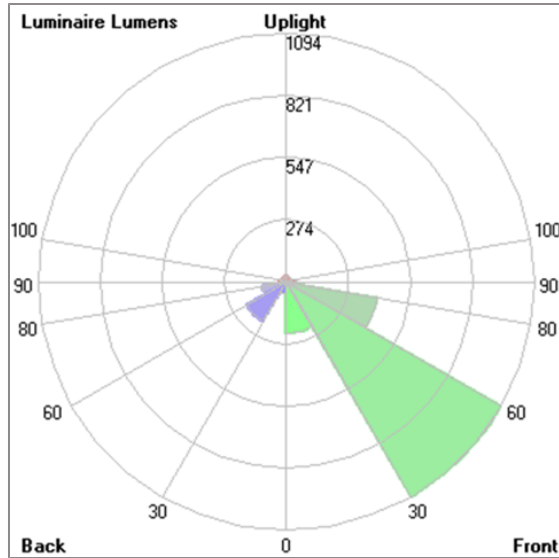

NEOPLACE

NEOPLACE DIRECT – DS

POLE MOUNTED

LAST UPDATE: 18-06-2024

NeoPLACE is a family of large wall light and pole-top luminaires with symmetrical low-glare indirect light distribution. The recommended mounting height is between 3 – 5 meters. It is available in LED light sources in 2 different color temperatures 3000K and 4000K with DALI dimming option. NeoPLACE is suitable for the place where glare control is preferred. It is a perfect alternative to replace old-style cone-shaped conventional luminaires. It is suitable to illuminate parking lots, public parks, and pedestrian and open spaces. Available as an option are Aluminium Poles, Galvanized steel poles, and anchorage unit for concrete foundations. NeoPLACE Direct pole top light, the directional illumination option for NeoPLACE. This is an extension of the indirect variant of the modern looking pole-top range. Wider installation spacing, good glare control, increased luminaire efficacy, and minimal amount of uplight are the major improvements. NeoPLACE Direct is available with T2, T3, T4 and T5 light distribution. The ambient temperature rating has been increased to 50°C.

Technical Data

Ordering Code :	7761-K-5-547-XX
Lamp :	LED
Beam :	T4
CCT :	4000 K
CRI :	CRI >80
SDCM :	SDCM = 3
Lamp Lumen :	2x3240 lm
Luminaire Lumen :	4420 lm
Lamp Wattage :	2x23 W
Luminaire Wattage :	48 W
Efficacy :	92 lm/W
Ambient Temperature :	50°C
Lumen Maintenance	L70B10 >60,000 h
Controller :	DALI
Input Voltage :	220-240Vac 50/60Hz
Net Weight :	- kg.

NEOPLACE

NEOPLACE DIRECT – DS

POLE MOUNTED

LAST UPDATE: 18-06-2024

Bug Report

Lum. Classification System (LCS)

LCS	Zone	%Lumens	%Lamp	%Lum
FL	[0-30]	228.0	7.0	10.3
FM	[30-60]	1094.4	33.8	49.5
FH	[60-80]	405.3	12.5	18.3
FVH	[80-90]	45.3	1.4	2.1
BL	[0-30]	52.7	1.6	2.4
BM	[30-60]	202.6	6.3	9.2
BH	[60-80]	107.7	3.3	4.9
BVH	[80-90]	20.4	0.6	0.9
UL	[90-100]	29.4	0.9	1.3
UH	[100-180]	23.4	0.7	1.1
Total		2209.2	68.1	100.0
BUG Rating		BO-U2-G1		