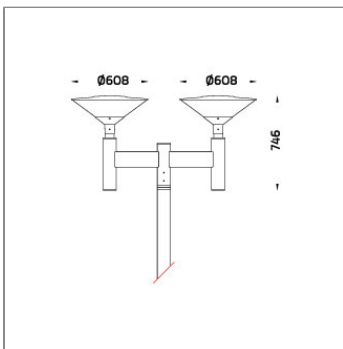

NEOPLACE

NEOPLACE DIRECT – DS

POLE MOUNTED

LAST UPDATE: 18-06-2024

NeoPLACE is a family of large wall light and pole-top luminaires with symmetrical low-glare indirect light distribution. The recommended mounting height is between 3 – 5 meters. It is available in LED light sources in 2 different color temperatures 3000K and 4000K with DALI dimming option. NeoPLACE is suitable for the place where glare control is preferred. It is a perfect alternative to replace old-style cone-shaped conventional luminaires. It is suitable to illuminate parking lots, public parks, and pedestrian and open spaces. Available as an option are Aluminium Poles, Galvanized steel poles, and anchorage unit for concrete foundations. NeoPLACE Direct pole top light, the directional illumination option for NeoPLACE. This is an extension of the indirect variant of the modern looking pole-top range. Wider installation spacing, good glare control, increased luminaire efficacy, and minimal amount of uplight are the major improvements. NeoPLACE Direct is available with T2, T3, T4 and T5 light distribution. The ambient temperature rating has been increased to 50°C.

Technical Data

Ordering Code :	7761-K-5-547-XX
Lamp :	LED
Beam :	T4
CCT :	4000 K
CRI :	CRI >80
SDCM :	SDCM = 3
Lamp Lumen :	2x3240 lm
Luminaire Lumen :	4420 lm
Lamp Wattage :	2x23 W
Luminaire Wattage :	48 W
Efficacy :	92 lm/W
Ambient Temperature :	50°C
Lumen Maintenance	L70B10 >60,000 h
Controller :	DALI
Input Voltage :	220-240Vac 50/60Hz
Net Weight :	- kg.

Ordering Code:
AUN-ACB-0008-00
Anchor bolt kit, pole
diameter 102mm and
151x102mm, galvanized
steel pole

Ordering Code:
AUN-ACB-0005-00
Anchor bolt kit, aluminum
pole

*Due to the constancy of product development,
we reserve the right to alter all specification
without prior notice.