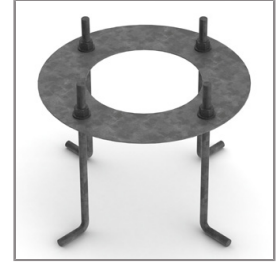

NEOPLACE

NEOPLACE DIRECT – DS

POLE MOUNTED

 **Unilamp**

LAST UPDATE: 18-06-2024

Accessories

Ordering Code:
ALUMINUM-POLE-NEOPLACE-DOUBLESTEEL-POLE-NEOPLACE-DOUBLE
Please contact Sales
Representative

Ordering Code:
Please contact Sales
Representative

Ordering Code:
AUN-ACB-0008-00
Anchor bolt kit, pole
diameter 102mm and
151x102mm, galvanized
steel pole

Ordering Code:
AUN-ACB-0005-00
Anchor bolt kit, aluminum
pole

*Due to the constancy of product development,
we reserve the right to alter all specification
without prior notice.