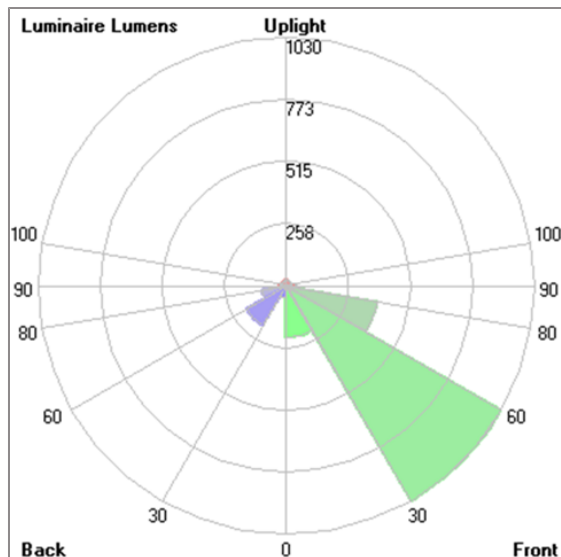

NEOPLACE

NEOPLACE DIRECT – DS

POLE MOUNTED

LAST UPDATE: 18-09-2024

NeoPLACE is a family of large wall light and pole-top luminaires with symmetrical low-glare indirect light distribution. The recommended mounting height is between 3 – 5 meters. It is available in LED light sources in 2 different color temperatures 3000K and 4000K with DALI dimming option. NeoPLACE is suitable for the place where glare control is preferred. It is a perfect alternative to replace old-style cone-shaped conventional luminaires. It is suitable to illuminate parking lots, public parks, and pedestrian and open spaces. Available as an option are Aluminium Poles, Galvanized steel poles, and anchorage unit for concrete foundations. NeoPLACE Direct pole top light, the directional illumination option for NeoPLACE. This is an extension of the indirect variant of the modern looking pole-top range. Wider installation spacing, good glare control, increased luminaire efficacy, and minimal amount of uplight are the major improvements. NeoPLACE Direct is available with T2, T3, T4 and T5 light distribution. The ambient temperature rating has been increased to 50°C.

Technical Data

Ordering Code :	7761-K-4-677-XX
Lamp :	LED
Beam :	T4
CCT :	2700 K
CRI :	CRI >80
SDCM :	SDCM = 3
Lamp Lumen :	2x3040 lm
Luminaire Lumen :	4160 lm
Lamp Wattage :	2x24 W
Luminaire Wattage :	50 W
Efficacy :	83 lm/W
Ambient Temperature :	50°C
Lumen Maintenance	L80B10 >108,000 h
Controller :	DIM 1-10V
Input Voltage :	220-240Vac 50/60Hz
Net Weight :	- kg.

NEOPLACE

NEOPLACE DIRECT – DS

POLE MOUNTED

LAST UPDATE: 18-09-2024

Bug Report

Lum. Classification System (LCS)

LCS	Zone	%Lumens	%Lamp	%Lum
FL	[0-30]	214.6	7.1	10.3
FM	[30-60]	1030.2	33.9	49.5
FH	[60-80]	381.5	12.5	18.3
FVH	[80-90]	42.7	1.4	2.1
BL	[0-30]	49.6	1.6	2.4
BM	[30-60]	190.7	6.3	9.2
BH	[60-80]	101.3	3.3	4.9
BVH	[80-90]	19.2	0.6	0.9
UL	[90-100]	27.7	0.9	1.3
UH	[100-180]	22.0	0.7	1.1
Total		2079.5	68.3	100.0
BUG Rating		BO-U2-G1		