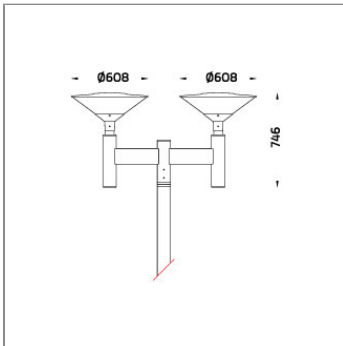

NEOPLACE

NEOPLACE DIRECT – DS

POLE MOUNTED

LAST UPDATE: 18-09-2024

NeoPLACE is a family of large wall light and pole-top luminaires with symmetrical low-glare indirect light distribution. The recommended mounting height is between 3 – 5 meters. It is available in LED light sources in 2 different color temperatures 3000K and 4000K with DALI dimming option. NeoPLACE is suitable for the place where glare control is preferred. It is a perfect alternative to replace old-style cone-shaped conventional luminaires. It is suitable to illuminate parking lots, public parks, and pedestrian and open spaces. Available as an option are Aluminium Poles, Galvanized steel poles, and anchorage unit for concrete foundations. NeoPLACE Direct pole top light, the directional illumination option for NeoPLACE. This is an extension of the indirect variant of the modern looking pole-top range. Wider installation spacing, good glare control, increased luminaire efficacy, and minimal amount of uplight are the major improvements. NeoPLACE Direct is available with T2, T3, T4 and T5 light distribution. The ambient temperature rating has been increased to 50°C.

Technical Data

Ordering Code :	7761-K-4-677-XX
Lamp :	LED
Beam :	T4
CCT :	2700 K
CRI :	CRI >80
SDCM :	SDCM = 3
Lamp Lumen :	2x3040 lm
Luminaire Lumen :	4160 lm
Lamp Wattage :	2x24 W
Luminaire Wattage :	50 W
Efficacy :	83 lm/W
Ambient Temperature :	50°C
Lumen Maintenance	L80B10 >108,000 h
Controller :	DIM 1-10V
Input Voltage :	220-240Vac 50/60Hz
Net Weight :	- kg.

Ordering Code:
AUN-ACB-0008-00
Anchor bolt kit, pole
diameter 102mm and
151x102mm, galvanized
steel pole

Ordering Code:
AUN-ACB-0005-00
Anchor bolt kit, aluminum
pole

*Due to the constancy of product development,
we reserve the right to alter all specification
without prior notice.