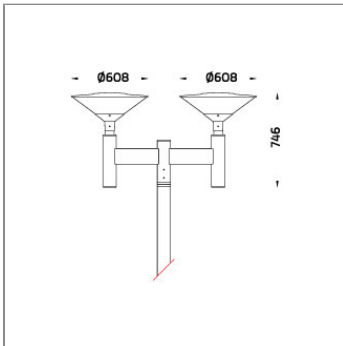

NEOPLACE

NEOPLACE DIRECT – DS

POLE MOUNTED

LAST UPDATE: 18-09-2024

NeoPLACE is a family of large wall light and pole-top luminaires with symmetrical low-glare indirect light distribution. The recommended mounting height is between 3 – 5 meters. It is available in LED light sources in 2 different color temperatures 3000K and 4000K with DALI dimming option. NeoPLACE is suitable for the place where glare control is preferred. It is a perfect alternative to replace old-style cone-shaped conventional luminaires. It is suitable to illuminate parking lots, public parks, and pedestrian and open spaces. Available as an option are Aluminium Poles, Galvanized steel poles, and anchorage unit for concrete foundations. NeoPLACE Direct pole top light, the directional illumination option for NeoPLACE. This is an extension of the indirect variant of the modern looking pole-top range. Wider installation spacing, good glare control, increased luminaire efficacy, and minimal amount of uplight are the major improvements. NeoPLACE Direct is available with T2, T3, T4 and T5 light distribution. The ambient temperature rating has been increased to 50°C.

Technical Data

Ordering Code :	7761-K-4-544-XX
Lamp :	LED
Beam :	T4
CCT :	3000 K
CRI :	CRI >80
SDCM :	SDCM = 3
Lamp Lumen :	2x4160 lm
Luminaire Lumen :	5700 lm
Lamp Wattage :	2x34 W
Luminaire Wattage :	72 W
Efficacy :	79 lm/W
Ambient Temperature :	50°C
Lumen Maintenance	L80B10 >108,000 h
Controller :	DIM 1-10V
Input Voltage :	220-240Vac 50/60Hz
Net Weight :	- kg.

Ordering Code:
AUN-ACB-0008-00
Anchor bolt kit, pole
diameter 102mm and
151x102mm, galvanized
steel pole

Ordering Code:
AUN-ACB-0005-00
Anchor bolt kit, aluminum
pole

*Due to the constancy of product development,
we reserve the right to alter all specification
without prior notice.