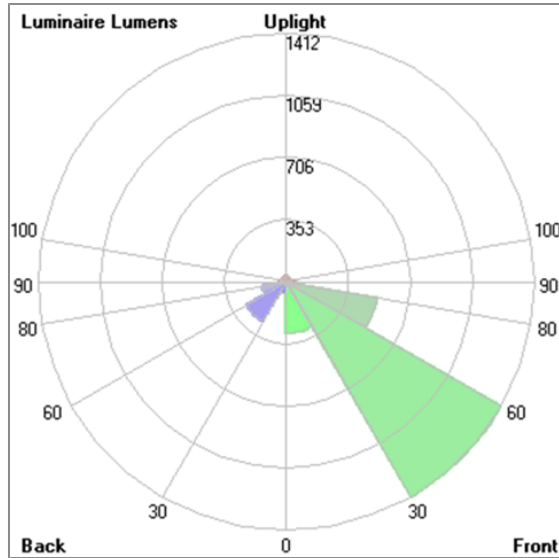

NEOPLACE

NEOPLACE DIRECT – DS

POLE MOUNTED

LAST UPDATE: 18-09-2024

NeoPLACE is a family of large wall light and pole-top luminaires with symmetrical low-glare indirect light distribution. The recommended mounting height is between 3 – 5 meters. It is available in LED light sources in 2 different color temperatures 3000K and 4000K with DALI dimming option. NeoPLACE is suitable for the place where glare control is preferred. It is a perfect alternative to replace old-style cone-shaped conventional luminaires. It is suitable to illuminate parking lots, public parks, and pedestrian and open spaces. Available as an option are Aluminium Poles, Galvanized steel poles, and anchorage unit for concrete foundations. NeoPLACE Direct pole top light, the directional illumination option for NeoPLACE. This is an extension of the indirect variant of the modern looking pole-top range. Wider installation spacing, good glare control, increased luminaire efficacy, and minimal amount of uplight are the major improvements. NeoPLACE Direct is available with T2, T3, T4 and T5 light distribution. The ambient temperature rating has been increased to 50°C.

Technical Data

Ordering Code :	7761-K-4-544-XX
Lamp :	LED
Beam :	T4
CCT :	3000 K
CRI :	CRI >80
SDCM :	SDCM = 3
Lamp Lumen :	2x4160 lm
Luminaire Lumen :	5700 lm
Lamp Wattage :	2x34 W
Luminaire Wattage :	72 W
Efficacy :	79 lm/W
Ambient Temperature :	50°C
Lumen Maintenance	L80B10 >108,000 h
Controller :	DIM 1-10V
Input Voltage :	220-240Vac 50/60Hz
Net Weight :	- kg.

NEOPLACE

NEOPLACE DIRECT – DS

POLE MOUNTED

LAST UPDATE: 18-09-2024

Bug Report

Lum. Classification System (LCS)

LCS	Zone	%Lumens	%Lamp	%Lum
FL	[0-30]	294.1	7.1	10.3
FM	[30-60]	1411.6	33.9	49.5
FH	[60-80]	522.7	12.6	18.3
FVH	[80-90]	58.4	1.4	2.1
BL	[0-30]	67.9	1.6	2.4
BM	[30-60]	261.3	6.3	9.2
BH	[60-80]	138.8	3.3	4.9
BVH	[80-90]	26.3	0.6	0.9
UL	[90-100]	37.9	0.9	1.3
UH	[100-180]	30.2	0.7	1.1
Total		2849.2	68.4	100.0
BUG Rating		B1-U2-G1		