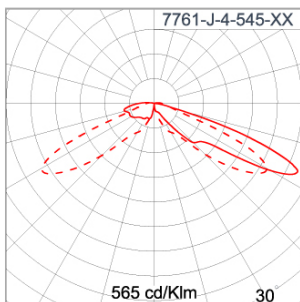

Light Distribution

*Due to the constancy of product development,
we reserve the right to alter all specification
without prior notice.

Unilamp Co., Ltd.
461 Ramintra Road, Kannayao, Bangkok 10230 Thailand
Tel : +66[0]2 943 2420-1, +66[0]2 946 4170-1
Fax : +66[0]2 943 2419
online@unilamp.co.th
www.unilamp.co.th