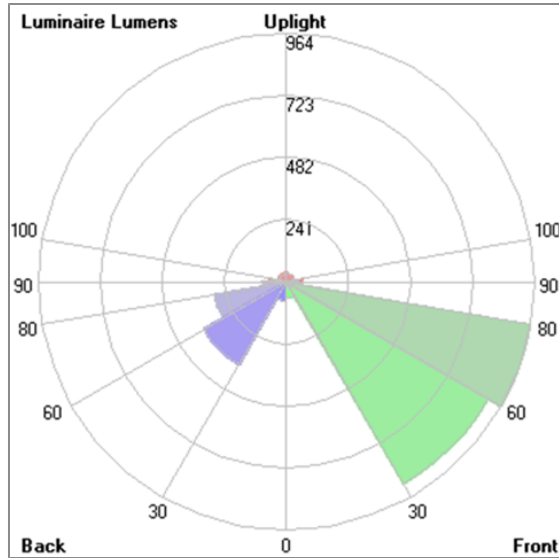

## Technical Data

Ordering Code :	7761-J-4-545-XX
Lamp :	LED
Beam :	T3
CCT :	4000 K
CRI :	CRI >80
SDCM :	SDCM = 3
Lamp Lumen :	2x4440 lm
Luminaire Lumen :	5820 lm
Lamp Wattage :	2x32 W
Luminaire Wattage :	68 W
Efficacy :	85 lm/W
Ambient Temperature :	50°C
Lumen Maintenance	L70B10 >60,000 h
Controller :	DIM 1-10V
Input Voltage :	220-240Vac 50/60Hz
Net Weight :	- kg.

# NEOPLACE

NEOPLACE DIRECT – DS

POLE MOUNTED

LAST UPDATE: 18-06-2024

### Lum. Classification System [LCS]

LCS	Zone	%Lumens	%Lamp	%Lum
FL	[0-30]	62.5	1.4	2.1
FM	[30-60]	907.8	20.4	31.2
FH	[60-80]	964.5	21.7	33.2
FVH	[80-90]	64.0	1.4	2.2
BL	[0-30]	73.8	1.7	2.5
BM	[30-60]	368.4	8.3	12.7
BH	[60-80]	281.7	6.3	9.7
BVH	[80-90]	89.2	2.0	3.1
UL	[90-100]	66.0	1.5	2.3
UH	[100-180]	31.2	0.7	1.1
Total		2909.1	65.4	100.0
BUG Rating		B1-U3-G1		