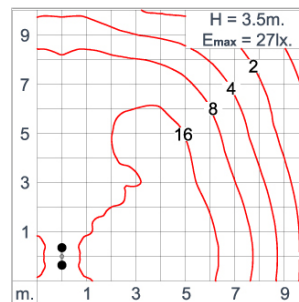

Light Distribution

*Due to the constancy of product development,
we reserve the right to alter all specification
without prior notice.

Unilamp Co., Ltd.
461 Ramintra Road, Kannayao, Bangkok 10230 Thailand
Tel : +66[0]2 943 2420-1, +66[0]2 946 4170-1
Fax : +66[0]2 943 2419
online@unilamp.co.th
www.unilamp.co.th