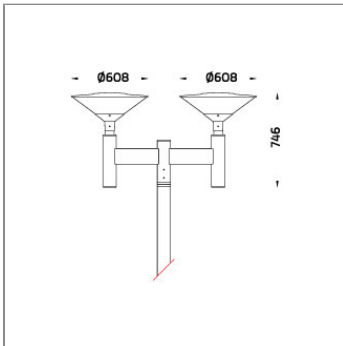

### POLE MOUNTED

LAST UPDATE: 18-06-2024

NeoPLACE is a family of large wall light and pole-top luminaires with symmetrical low-glare indirect light distribution. The recommended mounting height is between 3 – 5 meters. It is available in LED light sources in 2 different color temperatures 3000K and 4000K with DALI dimming option. NeoPLACE is suitable for the place where glare control is preferred. It is a perfect alternative to replace old-style cone-shaped conventional luminaires. It is suitable to illuminate parking lots, public parks, and pedestrian and open spaces. Available as an option are Aluminium Poles, Galvanized steel poles, and anchorage unit for concrete foundations. NeoPLACE Direct pole top light, the directional illumination option for NeoPLACE. This is an extension of the indirect variant of the modern looking pole-top range. Wider installation spacing, good glare control, increased luminaire efficacy, and minimal amount of uplight are the major improvements. NeoPLACE Direct is available with T2, T3, T4 and T5 light distribution. The ambient temperature rating has been increased to 50°C.

## Technical Data

Ordering Code :	7761-J-4-545-XX
Lamp :	LED
Beam :	T3
CCT :	4000 K
CRI :	CRI >80
SDCM :	SDCM = 3
Lamp Lumen :	2x4440 lm
Luminaire Lumen :	5820 lm
Lamp Wattage :	2x32 W
Luminaire Wattage :	68 W
Efficacy :	85 lm/W
Ambient Temperature :	50°C
Lumen Maintenance	L70B10 >60,000 h
Controller :	DIM 1-10V
Input Voltage :	220-240Vac 50/60Hz
Net Weight :	- kg.