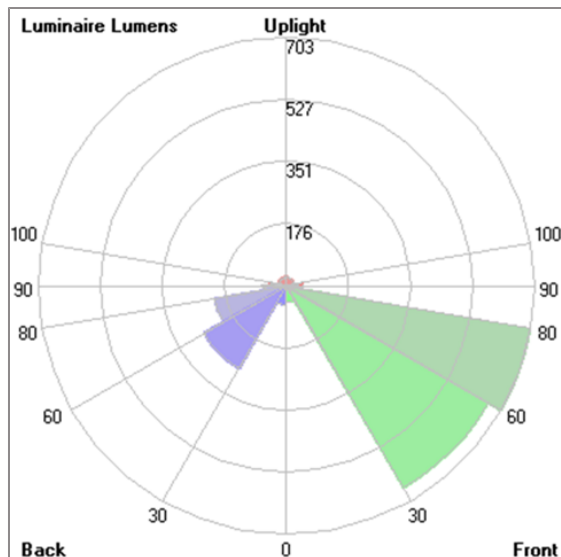

### Technical Data

Ordering Code :	7761-J-3-547-XX
Lamp :	LED
Beam :	T3
CCT :	4000 K
CRI :	CRI >80
SDCM :	SDCM = 3
Lamp Lumen :	2x3240 lm
Luminaire Lumen :	4240 lm
Lamp Wattage :	2x23 W
Luminaire Wattage :	48 W
Efficacy :	88 lm/W
Ambient Temperature :	50°C
Lumen Maintenance	L70B10 >60,000 h
Controller :	On-Off
Input Voltage :	220-240Vac 50/60Hz
Net Weight :	- kg.

# NEOPLACE

NEOPLACE DIRECT – DS

POLE MOUNTED

LAST UPDATE: 28-02-2025

## Lum. Classification System [LCS]

LCS	Zone	%Lumens	%Lamp	%Lum
FL	[0-30]	45.5	1.4	2.1
FM	[30-60]	661.3	20.4	31.2
FH	[60-80]	702.6	21.7	33.2
FVH	[80-90]	46.6	1.4	2.2
BL	[0-30]	53.8	1.7	2.5
BM	[30-60]	268.4	8.3	12.7
BH	[60-80]	205.2	6.3	9.7
BVH	[80-90]	64.9	2.0	3.1
UL	[90-100]	48.1	1.5	2.3
UH	[100-180]	22.8	0.7	1.1
Total		2119.2	65.4	100.0
BUG Rating		B1-U2-G1		