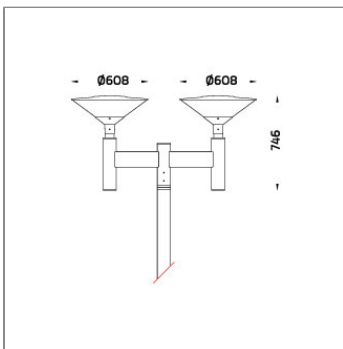

NEOPLACE

NEOPLACE DIRECT – DS

POLE MOUNTED

LAST UPDATE: 18-06-2024

NeoPLACE is a family of large wall light and pole-top luminaires with symmetrical low-glare indirect light distribution. The recommended mounting height is between 3 – 5 meters. It is available in LED light sources in 2 different color temperatures 3000K and 4000K with DALI dimming option. NeoPLACE is suitable for the place where glare control is preferred. It is a perfect alternative to replace old-style cone-shaped conventional luminaires. It is suitable to illuminate parking lots, public parks, and pedestrian and open spaces. Available as an option are Aluminium Poles, Galvanized steel poles, and anchorage unit for concrete foundations. NeoPLACE Direct pole top light, the directional illumination option for NeoPLACE. This is an extension of the indirect variant of the modern looking pole-top range. Wider installation spacing, good glare control, increased luminaire efficacy, and minimal amount of uplight are the major improvements. NeoPLACE Direct is available with T2, T3, T4 and T5 light distribution. The ambient temperature rating has been increased to 50°C.

Technical Data

Ordering Code :	7761-I-5-547-XX
Lamp :	LED
Beam :	T2
CCT :	4000 K
CRI :	CRI >80
SDCM :	SDCM = 3
Lamp Lumen :	2x3240 lm
Luminaire Lumen :	4560 lm
Lamp Wattage :	2x23 W
Luminaire Wattage :	48 W
Efficacy :	95 lm/W
Ambient Temperature :	50°C
Lumen Maintenance	L70B10 >60,000 h
Controller :	DALI
Input Voltage :	220-240Vac 50/60Hz
Net Weight :	- kg.

Ordering Code:
AUN-ACB-0008-00
Anchor bolt kit, pole
diameter 102mm and
151x102mm, galvanized
steel pole

Ordering Code:
AUN-ACB-0005-00
Anchor bolt kit, aluminum
pole

*Due to the constancy of product development,
we reserve the right to alter all specification
without prior notice.