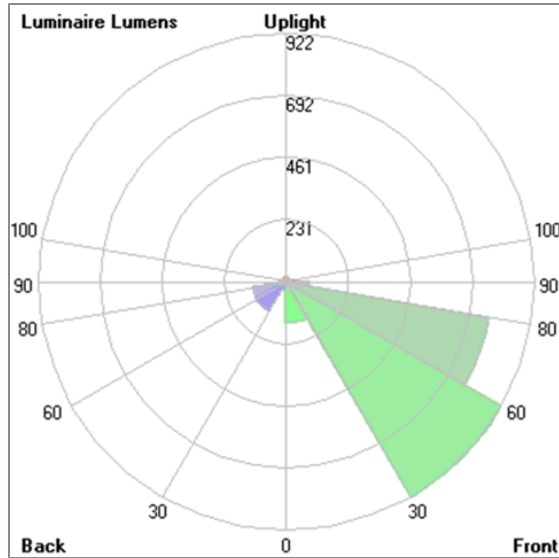

NEOPLACE

NEOPLACE DIRECT – DS

POLE MOUNTED

LAST UPDATE: 18-06-2024

NeoPLACE is a family of large wall light and pole-top luminaires with symmetrical low-glare indirect light distribution. The recommended mounting height is between 3 – 5 meters. It is available in LED light sources in 2 different color temperatures 3000K and 4000K with DALI dimming option. NeoPLACE is suitable for the place where glare control is preferred. It is a perfect alternative to replace old-style cone-shaped conventional luminaires. It is suitable to illuminate parking lots, public parks, and pedestrian and open spaces. Available as an option are Aluminium Poles, Galvanized steel poles, and anchorage unit for concrete foundations. NeoPLACE Direct pole top light, the directional illumination option for NeoPLACE. This is an extension of the indirect variant of the modern looking pole-top range. Wider installation spacing, good glare control, increased luminaire efficacy, and minimal amount of uplight are the major improvements. NeoPLACE Direct is available with T2, T3, T4 and T5 light distribution. The ambient temperature rating has been increased to 50°C.

Technical Data

Ordering Code :	7761-I-5-547-XX
Lamp :	LED
Beam :	T2
CCT :	4000 K
CRI :	CRI >80
SDCM :	SDCM = 3
Lamp Lumen :	2x3240 lm
Luminaire Lumen :	4560 lm
Lamp Wattage :	2x23 W
Luminaire Wattage :	48 W
Efficacy :	95 lm/W
Ambient Temperature :	50°C
Lumen Maintenance	L70B10 >60,000 h
Controller :	DALI
Input Voltage :	220-240Vac 50/60Hz
Net Weight :	- kg.

NEOPLACE

NEOPLACE DIRECT – DS

POLE MOUNTED

LAST UPDATE: 18-06-2024

Bug Report

Lum. Classification System [LCS]

LCS	Zone	%Lumens	%Lamp	%Lum
FL	[0-30]	154.1	4.8	6.8
FM	[30-60]	922.4	28.5	40.5
FH	[60-80]	765.0	23.6	33.6
FVH	[80-90]	83.8	2.6	3.7
BL	[0-30]	31.7	1.0	1.4
BM	[30-60]	125.7	3.9	5.5
BH	[60-80]	122.5	3.8	5.4
BVH	[80-90]	32.8	1.0	1.4
UL	[90-100]	25.8	0.8	1.1
UH	[100-180]	15.9	0.5	0.7
Total		2279.7	70.5	100.0
BUG Rating		B1-U2-G1		