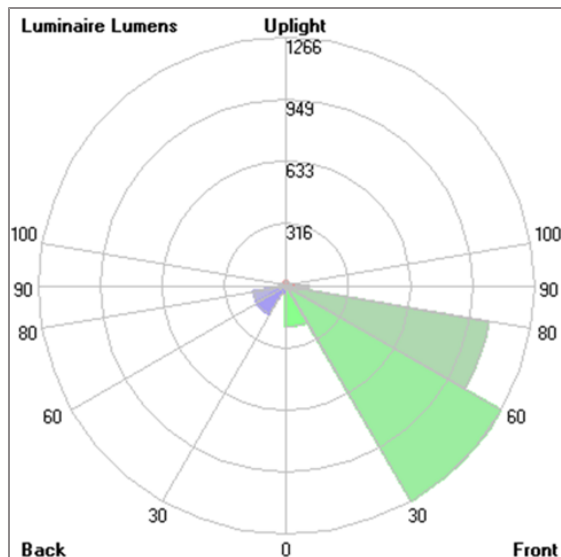

NEOPLACE

NEOPLACE DIRECT – DS

POLE MOUNTED

LAST UPDATE: 28-02-2025

Bug Report

Lum. Classification System [LCS]

LCS	Zone	%Lumens	%Lamp	%Lum
FL	[0-30]	211.5	4.8	6.8
FM	[30-60]	1265.9	28.5	40.5
FH	[60-80]	1050.0	23.6	33.6
FVH	[80-90]	115.1	2.6	3.7
BL	[0-30]	43.5	1.0	1.4
BM	[30-60]	172.6	3.9	5.5
BH	[60-80]	168.2	3.8	5.4
BVH	[80-90]	45.1	1.0	1.4
UL	[90-100]	35.4	0.8	1.1
UH	[100-180]	21.7	0.5	0.7
Total		3129.0	70.5	100.0
BUG Rating		B1-U2-G2		

*Due to the constancy of product development, we reserve the right to alter all specification without prior notice.

Unilamp Co., Ltd.
461 Ramintra Road, Kannayao, Bangkok 10230 Thailand
Tel : +66[0]2 943 2420-1, +66[0]2 946 4170-1
Fax : +66[0]2 943 2419
online@unilamp.co.th
www.unilamp.co.th