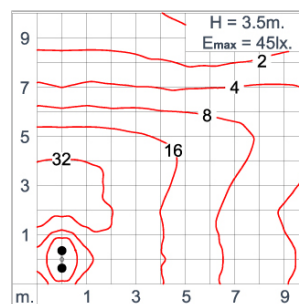

Light Distribution

*Due to the constancy of product development,
we reserve the right to alter all specification
without prior notice.

Unilamp Co., Ltd.
461 Ramintra Road, Kannayao, Bangkok 10230 Thailand
Tel : +66(O)2 943 2420-1, +66(O)2 946 4170-1
Fax : +66(O)2 943 2419
online@unilamp.co.th
www.unilamp.co.th