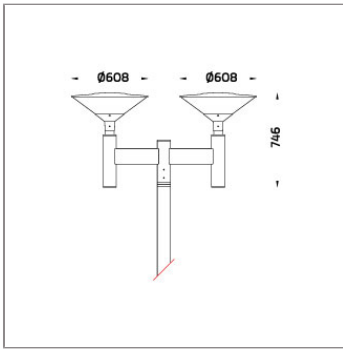

## NEOPLACE DIRECT – DS POLE MOUNTED LIGHT

LAST UPDATE: 21-10-2025

NeoPLACE is a family of large wall light and pole-top luminaires with symmetrical low-glare indirect light distribution. The recommended mounting height is between 3 – 5 meters. It is available in LED light sources in 2 different color temperatures 3000K and 4000K with DALI dimming option. NeoPLACE is suitable for the place where glare control is preferred. It is a perfect alternative to replace old-style cone-shaped conventional luminaires. It is suitable to illuminate parking lots, public parks, and pedestrian and open spaces. Available as an option are Aluminium Poles, Galvanized steel poles, and anchorage unit for concrete foundations. NeoPLACE Direct pole top light, the directional illumination option for NeoPLACE. This is an extension of the indirect variant of the modern looking pole-top range. Wider installation spacing, good glare control, increased luminaire efficacy, and minimal amount of uplight are the major improvements. NeoPLACE Direct is available with T2, T3, T4 and T5 light distribution. The ambient temperature rating has been increased to 50°C.

### Technical Data

Ordering Code :	7761-I-5-545-XX
Lamp :	LED
Beam :	T2 – Asymmetric Long Side Throw
CCT :	4000 K
CRI :	CRI >80
SDCM :	SDCM = 3
Lamp Lumen :	2x4440 lm
Luminaire Lumen :	6260 lm
Lamp Wattage :	2x32 W
Luminaire Wattage :	68 W
Efficacy :	92 lm/W
Ambient Temperature :	50°C
Lumen Maintenance	L70B10 >60,000 h
Controller :	DALI
Input Voltage :	220-240Vac 50/60Hz
Net Weight :	- kg.