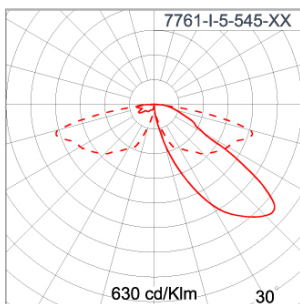

Light Distribution

*Due to the constancy of product development,
we reserve the right to alter all specification
without prior notice.

Unilamp Co., Ltd.
461 Ramintra Road, Kannayao, Bangkok 10230 Thailand
Tel : +66(O)2 943 2420-1, +66(O)2 946 4170-1
Fax : +66(O)2 943 2419
online@unilamp.co.th
www.unilamp.co.th