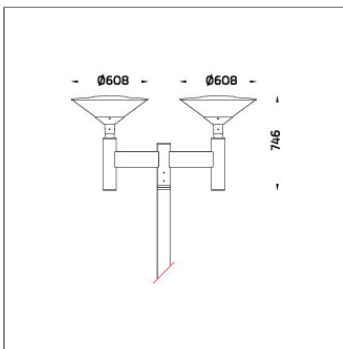

## NEOPLACE DIRECT – DS POLE MOUNTED LIGHT

LAST UPDATE: 21-10-2025

NeoPLACE is a family of large wall light and pole-top luminaires with symmetrical low-glare indirect light distribution. The recommended mounting height is between 3 – 5 meters. It is available in LED light sources in 2 different color temperatures 3000K and 4000K with DALI dimming option. NeoPLACE is suitable for the place where glare control is preferred. It is a perfect alternative to replace old-style cone-shaped conventional luminaires. It is suitable to illuminate parking lots, public parks, and pedestrian and open spaces. Available as an option are Aluminium Poles, Galvanized steel poles, and anchorage unit for concrete foundations. NeoPLACE Direct pole top light, the directional illumination option for NeoPLACE. This is an extension of the indirect variant of the modern looking pole-top range. Wider installation spacing, good glare control, increased luminaire efficacy, and minimal amount of uplight are the major improvements. NeoPLACE Direct is available with T2, T3, T4 and T5 light distribution. The ambient temperature rating has been increased to 50°C.

### Technical Data

Ordering Code :	7761-I-4-546-XX
Lamp :	LED
Beam :	T2 – Asymmetric Long Side Throw
CCT :	3000 K
CRI :	CRI >80
SDCM :	SDCM = 3
Lamp Lumen :	2x3040 lm
Luminaire Lumen :	4280 lm
Lamp Wattage :	2x24 W
Luminaire Wattage :	50 W
Efficacy :	85 lm/W
Ambient Temperature :	50°C
Lumen Maintenance	L80B10 >108,000 h
Controller :	DIM 1-10V
Input Voltage :	220-240Vac 50/60Hz
Net Weight :	- kg.