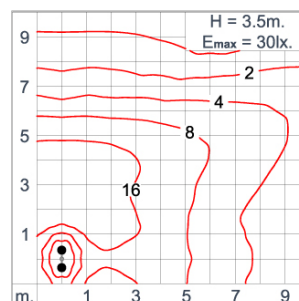

Light Distribution

*Due to the constancy of product development,
we reserve the right to alter all specification
without prior notice.

Unilamp Co., Ltd.
461 Ramintra Road, Kannayao, Bangkok 10230 Thailand
Tel : +66[0]2 943 2420-1, +66[0]2 946 4170-1
Fax : +66[0]2 943 2419
online@unilamp.co.th
www.unilamp.co.th