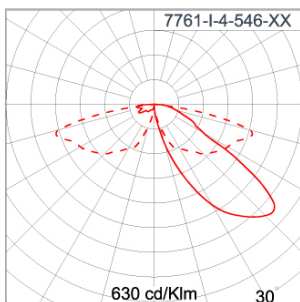

Light Distribution

*Due to the constancy of product development,
we reserve the right to alter all specification
without prior notice.

Unilamp Co., Ltd.
461 Ramintra Road, Kannayao, Bangkok 10230 Thailand
Tel : +66[0]2 943 2420-1, +66[0]2 946 4170-1
Fax : +66[0]2 943 2419
online@unilamp.co.th
www.unilamp.co.th