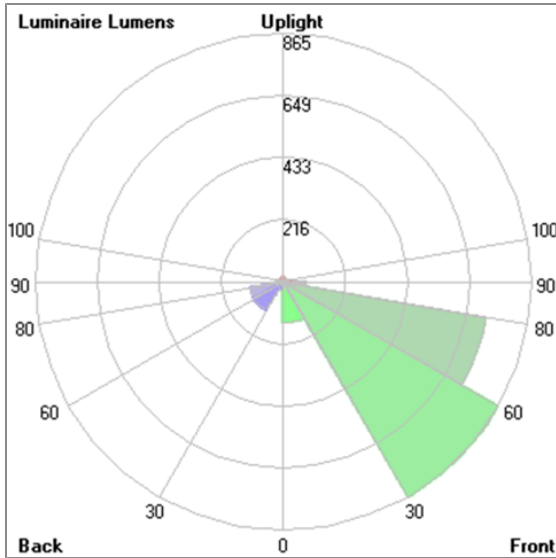

NEOPLACE

NEOPLACE DIRECT – DS

POLE MOUNTED

LAST UPDATE: 18-09-2024

NeoPLACE is a family of large wall light and pole-top luminaires with symmetrical low-glare indirect light distribution. The recommended mounting height is between 3 – 5 meters. It is available in LED light sources in 2 different color temperatures 3000K and 4000K with DALI dimming option. NeoPLACE is suitable for the place where glare control is preferred. It is a perfect alternative to replace old-style cone-shaped conventional luminaires. It is suitable to illuminate parking lots, public parks, and pedestrian and open spaces. Available as an option are Aluminium Poles, Galvanized steel poles, and anchorage unit for concrete foundations. NeoPLACE Direct pole top light, the directional illumination option for NeoPLACE. This is an extension of the indirect variant of the modern looking pole-top range. Wider installation spacing, good glare control, increased luminaire efficacy, and minimal amount of uplight are the major improvements. NeoPLACE Direct is available with T2, T3, T4 and T5 light distribution. The ambient temperature rating has been increased to 50°C.

Technical Data

Ordering Code :	7761-I-3-676-XX
Lamp :	LED
Beam :	T2
CCT :	2700 K
CRI :	CRI >80
SDCM :	SDCM = 3
Lamp Lumen :	2x4160 lm
Luminaire Lumen :	5880 lm
Lamp Wattage :	2x34 W
Luminaire Wattage :	72 W
Efficacy :	81 lm/W
Ambient Temperature :	50°C
Lumen Maintenance	L80B10 >108,000 h
Controller :	On-Off
Input Voltage :	220-240Vac 50/60Hz
Net Weight :	- kg.

NEOPLACE

NEOPLACE DIRECT – DS

POLE MOUNTED

LAST UPDATE: 18-09-2024

Bug Report

Lum. Classification System [LCS]

LCS	Zone	%Lumens	%Lamp	%Lum
FL	[0-30]	144.6	4.8	6.8
FM	[30-60]	865.4	28.5	40.5
FH	[60-80]	717.8	23.6	33.6
FVH	[80-90]	78.7	2.6	3.7
BL	[0-30]	29.7	1.0	1.4
BM	[30-60]	118.0	3.9	5.5
BH	[60-80]	115.0	3.8	5.4
BVH	[80-90]	30.8	1.0	1.4
UL	[90-100]	24.2	0.8	1.1
UH	[100-180]	14.9	0.5	0.7
Total		2139.1	70.5	100.0
BUG Rating		B1-U2-G1		