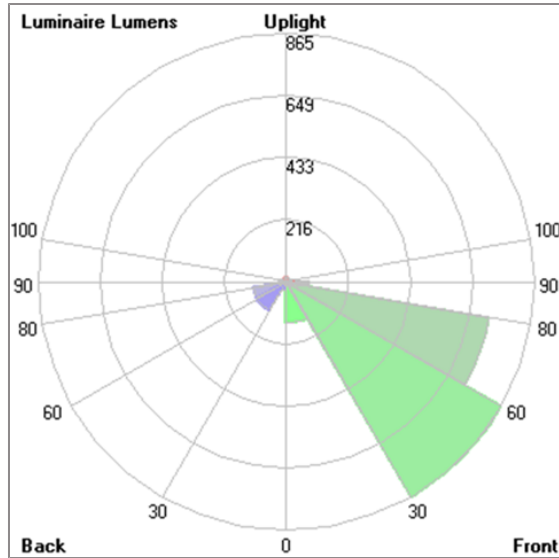

NEOPLACE

NEOPLACE DIRECT – DS

POLE MOUNTED

LAST UPDATE: 18-06-2024

NeoPLACE is a family of large wall light and pole-top luminaires with symmetrical low-glare indirect light distribution. The recommended mounting height is between 3 – 5 meters. It is available in LED light sources in 2 different color temperatures 3000K and 4000K with DALI dimming option. NeoPLACE is suitable for the place where glare control is preferred. It is a perfect alternative to replace old-style cone-shaped conventional luminaires. It is suitable to illuminate parking lots, public parks, and pedestrian and open spaces. Available as an option are Aluminium Poles, Galvanized steel poles, and anchorage unit for concrete foundations. NeoPLACE Direct pole top light, the directional illumination option for NeoPLACE. This is an extension of the indirect variant of the modern looking pole-top range. Wider installation spacing, good glare control, increased luminaire efficacy, and minimal amount of uplight are the major improvements. NeoPLACE Direct is available with T2, T3, T4 and T5 light distribution. The ambient temperature rating has been increased to 50°C.

Technical Data

Ordering Code :	7761-I-3-546-XX
Lamp :	LED
Beam :	T2
CCT :	3000 K
CRI :	CRI >80
SDCM :	SDCM = 3
Lamp Lumen :	2x3040 lm
Luminaire Lumen :	4280 lm
Lamp Wattage :	2x24 W
Luminaire Wattage :	50 W
Efficacy :	85 lm/W
Ambient Temperature :	50°C
Lumen Maintenance	L80B10 >108,000 h
Controller :	On-Off
Input Voltage :	220-240Vac 50/60Hz
Net Weight :	- kg.

NEOPLACE

NEOPLACE DIRECT – DS

POLE MOUNTED

LAST UPDATE: 18-06-2024

Bug Report

Lum. Classification System (LCS)

LCS	Zone	%Lumens	%Lamp	%Lum
FL	[0-30]	144.6	4.8	6.8
FM	[30-60]	865.4	28.5	40.5
FH	[60-80]	717.8	23.6	33.6
FVH	[80-90]	78.7	2.6	3.7
BL	[0-30]	29.7	1.0	1.4
BM	[30-60]	118.0	3.9	5.5
BH	[60-80]	115.0	3.8	5.4
BVH	[80-90]	30.8	1.0	1.4
UL	[90-100]	24.2	0.8	1.1
UH	[100-180]	14.9	0.5	0.7
Total		2139.1	70.5	100.0
BUG Rating		B1-U2-G1		