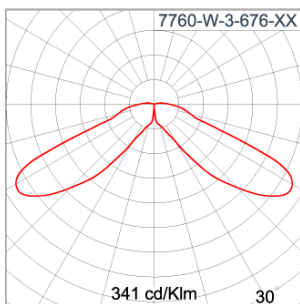

Light Distribution

*Due to the constancy of product development, we reserve the right to alter all specification without prior notice.

Unilamp Co., Ltd.
461 Ramintra Road, Kannayao, Bangkok 10230 Thailand
Tel : +66(O)2 943 2420-1, +66(O)2 946 4170-1
Fax : +66(O)2 943 2419
online@unilamp.co.th
www.unilamp.co.th