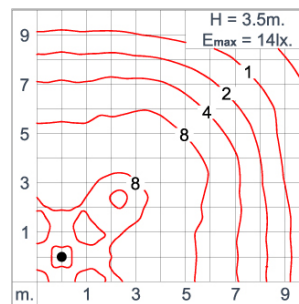

Light Distribution

*Due to the constancy of product development, we reserve the right to alter all specification without prior notice.

Unilamp Co., Ltd.
461 Ramintra Road, Kannayao, Bangkok 10230 Thailand
Tel : +66(O)2 943 2420-1, +66(O)2 946 4170-1
Fax : +66(O)2 943 2419
online@unilamp.co.th
www.unilamp.co.th