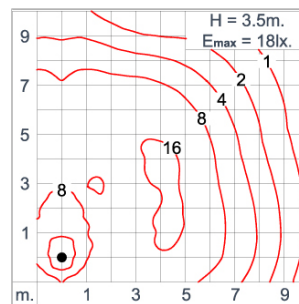

Light Distribution

*Due to the constancy of product development,
we reserve the right to alter all specification
without prior notice.

Unilamp Co., Ltd.
461 Ramintra Road, Kannayao, Bangkok 10230 Thailand
Tel : +66[0]2 943 2420-1, +66[0]2 946 4170-1
Fax : +66[0]2 943 2419
online@unilamp.co.th
www.unilamp.co.th