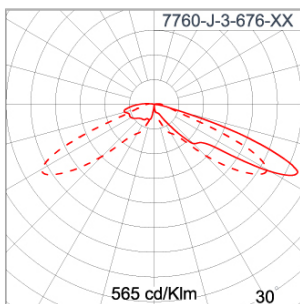

Light Distribution

*Due to the constancy of product development,
we reserve the right to alter all specification
without prior notice.

Unilamp Co., Ltd.
461 Ramintra Road, Kannayao, Bangkok 10230 Thailand
Tel : +66[0]2 943 2420-1, +66[0]2 946 4170-1
Fax : +66[0]2 943 2419
online@unilamp.co.th
www.unilamp.co.th