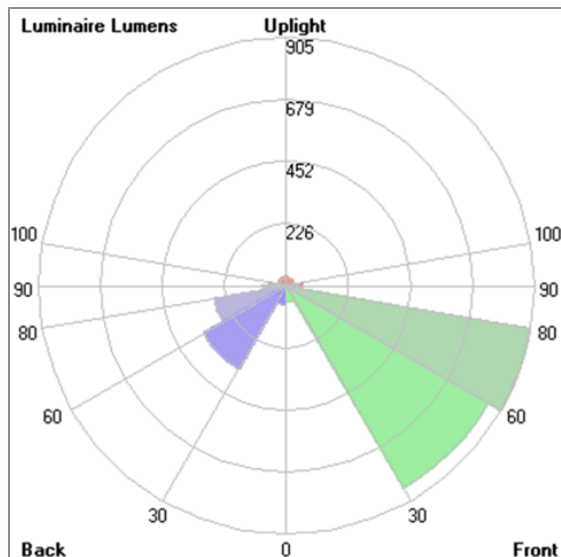

Technical Data

| | |
|-----------------------|--------------------|
| Ordering Code : | 7760-J-3-676-XX |
| Lamp : | LED |
| Beam : | T3 |
| CCT : | 2700 K |
| CRI : | CRI >80 |
| SDCM : | SDCM = 3 |
| Lamp Lumen : | 4160 lm |
| Luminaire Lumen : | 2730 lm |
| Lamp Wattage : | 34 W |
| Luminaire Wattage : | 36 W |
| Efficacy : | 75 lm/W |
| Ambient Temperature : | 50°C |
| Lumen Maintenance | L80B10 >108,000 h |
| Controller : | On-Off |
| Input Voltage : | 220-240Vac 50/60Hz |
| Net Weight : | 5.10 kg. |

NEOPLACE

NEOPLACE DIRECT

POLE MOUNTED

LAST UPDATE: 28-02-2025

Bug Report

Lum. Classification System [LCS]

| LCS | Zone | %Lumens | %Lamp | %Lum |
|------------|-----------|----------|-------|-------|
| FL | [0-30] | 58.7 | 1.4 | 2.1 |
| FM | [30-60] | 851.6 | 20.5 | 31.2 |
| FH | [60-80] | 904.8 | 21.7 | 33.2 |
| FVH | [80-90] | 60.1 | 1.4 | 2.2 |
| BL | [0-30] | 69.2 | 1.7 | 2.5 |
| BM | [30-60] | 345.6 | 8.3 | 12.7 |
| BH | [60-80] | 264.3 | 6.4 | 9.7 |
| BVH | [80-90] | 83.6 | 2.0 | 3.1 |
| UL | [90-100] | 61.9 | 1.5 | 2.3 |
| UH | [100-180] | 29.3 | 0.7 | 1.1 |
| Total | | 2729.1 | 65.6 | 100.0 |
| BUG Rating | | B1-U3-G1 | | |