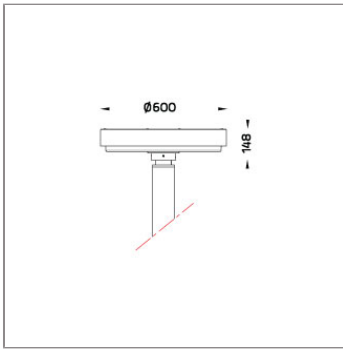

# PRIMUS

PRIMUS

POLE MOUNTED

 **Unilamp**

LAST UPDATE: 18-06-2024

The design of PRIMUS is inspired by urban furniture elements. The distinctive circular shape with or without upright shield adds a playful architectural option for urban spaces, walkways, parks and plazas. The excellent luminaire performance creates pleasant glare free illumination suitable for most pedestrian and bicycle ways. The clear version of PRIMUS with CAD optimized lens array allows highly energy efficient lighting schemes with wide luminaire spacing. PRIMUS is suitable for pole diameters from  $\varnothing 60\text{mm}$  to  $\varnothing 76\text{mm}$ . The luminaire is equipped with a surge protection device and on request can be integrated in light management system by utilizing a Zhaga book 18 connector and DALI2 control gear.

## Technical Data

Ordering Code :	7720-L-5-667-XX
Lamp :	LED
Beam :	T5
CCT :	4000 K
CRI :	CRI >80
SDCM :	SDCM = 3
Lamp Lumen :	9120 lm
Luminaire Lumen :	7400 lm
Lamp Wattage :	40 W
Luminaire Wattage :	50 W
Efficacy :	148 lm/W
Ambient Temperature :	50°C
Lumen Maintenance	L70B10 >60,000 h
Controller :	DALI
Input Voltage :	220-240Vac 50/60Hz
Net Weight :	6.40 kg.