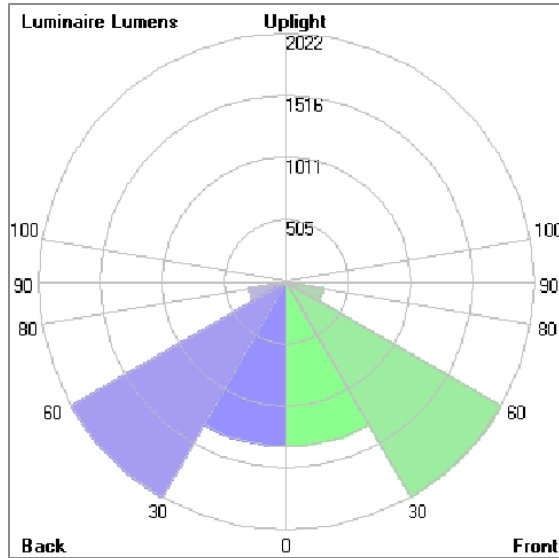

## Technical Data

Ordering Code :	7720-L-5-667-XX
Lamp :	LED
Beam :	T5
CCT :	4000 K
CRI :	CRI >80
SDCM :	SDCM = 3
Lamp Lumen :	9120 lm
Luminaire Lumen :	7400 lm
Lamp Wattage :	40 W
Luminaire Wattage :	50 W
Efficacy :	148 lm/W
Ambient Temperature :	50°C
Lumen Maintenance	L70B10 >60,000 h
Controller :	DALI
Input Voltage :	220-240Vac 50/60Hz
Net Weight :	6.40 kg.

# PRIMUS

PRIMUS

POLE MOUNTED

LAST UPDATE: 18-06-2024

### Lum. Classification System [LCS]

LCS	Zone	%Lumens	%Lamp	%Lum
FL	[0-30]	1340.9	14.7	18.1
FM	[30-60]	2021.5	22.2	27.3
FH	[60-80]	304.8	3.3	4.1
FVH	[80-90]	21.7	0.2	0.3
BL	[0-30]	1340.9	14.7	18.1
BM	[30-60]	2021.5	22.2	27.3
BH	[60-80]	304.8	3.3	4.1
BVH	[80-90]	21.7	0.2	0.3
UL	[90-100]	6.1	0.1	0.1
UH	[100-180]	9.6	0.1	0.1
Total		7393.5	81.0	100.0
BUG Rating		B3-U1-G1		