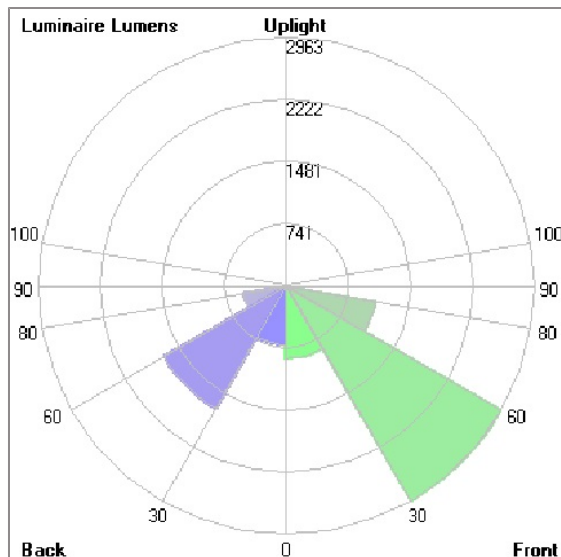

PRIMUS

PRIMUS

POLE MOUNTED LIGHT

LAST UPDATE: 20-05-2026

Bug Report

Lum. Classification System [LCS]

LCS	Zone	%Lumens	%Lamp	%Lum
FL	[0-30]	870.0	8.3	11.0
FM	[30-60]	2962.7	28.4	37.5
FH	[60-80]	1078.9	10.3	13.7
FVH	[80-90]	34.0	0.3	0.4
BL	[0-30]	705.4	6.8	8.9
BM	[30-60]	1689.0	16.2	21.4
BH	[60-80]	513.0	4.9	6.5
BVH	[80-90]	22.6	0.2	0.3
UL	[90-100]	10.7	0.1	0.1
UH	[100-180]	13.9	0.1	0.2
Total		7900.2	75.6	100.0
BUG Rating		B2-U2-G2		

*Due to the constancy of product development,
we reserve the right to alter all specification
without prior notice.

Unilamp Co., Ltd.
461 Ramintra Road, Kannayao, Bangkok 10230 Thailand
Tel : +66[0]2 943 2420-1, +66[0]2 946 4170-1
Fax : +66[0]2 943 2419
online@unilamp.co.th
www.unilamp.co.th