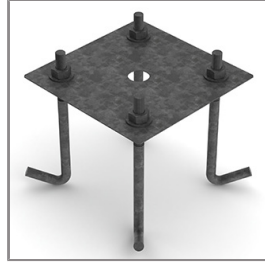

### POLE MOUNTED LIGHT

LAST UPDATE: 20-05-2026

#### Accessories

Ordering Code:  
AUN-ACB-0009-00  
Anchor bolt kit, pole  
diameter 114 and 114/140,  
galvanized steel pole

Ordering Code:  
AUN-ACB-0008-00  
Anchor bolt kit, pole  
diameter 102mm and  
151x102mm, galvanized  
steel pole