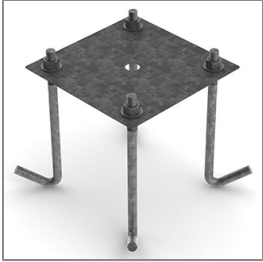

PRIMUS

PRIMUS

POLE MOUNTED LIGHT

LAST UPDATE: 20-05-2026

Accessories

Ordering Code:
AUN-ACB-0009-00
Anchor bolt kit, pole
diameter 114 and 114/140,
galvanized steel pole