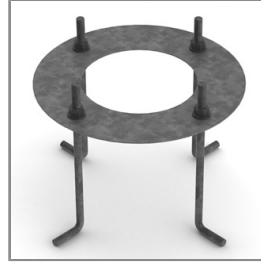

### POLE MOUNTED LIGHT

LAST UPDATE: 20-05-2026

The design of PRIMUS is inspired by urban furniture elements. The distinctive circular shape with or without upright shield adds a playful architectural option for urban spaces, walkways, parks and plazas. The excellent luminaire performance creates pleasant glare free illumination suitable for most pedestrian and bicycle ways. The clear version of PRIMUS with CAD optimized lens array allows highly energy efficient lighting schemes with wide luminaire spacing. PRIMUS is suitable for pole diameters from 60mm to 76mm. The luminaire is equipped with a surge protection device and on request can be integrated in light management system by utilizing a Zhaga book 18 connector and DALI2 control gear.

### POLE MOUNTED LIGHT

LAST UPDATE: 20-05-2026

#### Accessories

Ordering Code:  
AUN-ACB-0009-00  
Anchor bolt kit, pole  
diameter 114 and 114/140,  
galvanized steel pole

Ordering Code:  
AUN-ACB-0008-00  
Anchor bolt kit, pole  
diameter 102mm and  
151x102mm, galvanized  
steel pole