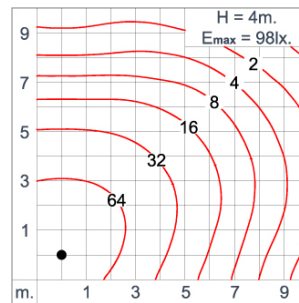

Light Distribution

*Due to the constancy of product development, we reserve the right to alter all specification without prior notice.