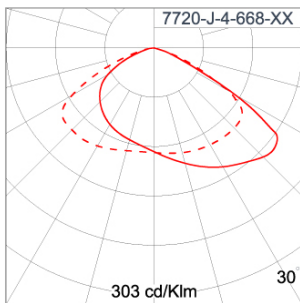

Light Distribution

*Due to the constancy of product development, we reserve the right to alter all specification without prior notice.