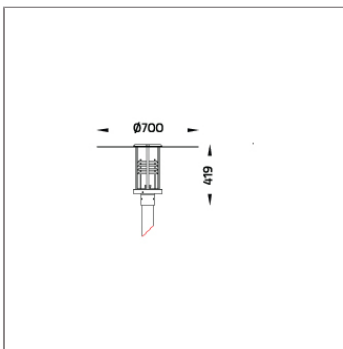

AURA

AURA

POLE MOUNTED LIGHT

LAST UPDATE: 01-04-2026

AURA is a louvered pole-top luminaire designed to deliver comfortable, symmetrical light distribution for outdoor environments. With a recommended mounting height of 3–4 meters, it provides effective medium-level illumination suitable for walkways, gardens, parks, open spaces, and commercial landscapes. The fixture supports E27 lamp bases, accommodating retrofit LED or compact fluorescent lamps, offering flexibility and energy efficiency. An internal glare-suppression louver enhances visual comfort by reducing glare and minimizing upward light emission, while the top-reflecting disc directs light downwards for improved uniformity. A durable PMMA cover safeguards the lamp compartment against dust and water ingress, ensuring long-lasting performance. AURA can be combined with galvanized steel poles and anchorage units for reliable installation, making it an elegant and practical choice for public and residential outdoor lighting.

Technical Data

Ordering Code :	7701-0-2-407-XX
Lamp :	Led Retrofit E27
Socket :	E27
CCT :	2700-6500 K
Lamp Wattage :	9-12 W
Ambient Temperature :	25°C
Controller :	On-Off
Input Voltage :	220-240Vac 50/60Hz
Net Weight :	- kg.