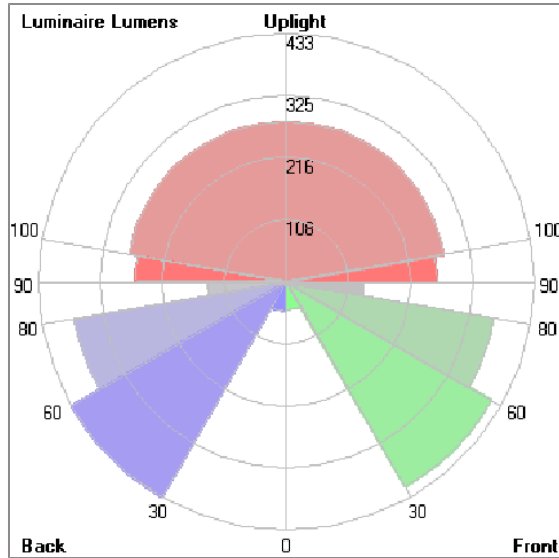

Technical Data

Ordering Code :	7701-0-2-407-XX
Lamp :	Led Retrofit E27
Socket :	E27
CCT :	2700-6500 K
Lamp Wattage :	9-12 W
Ambient Temperature :	25°C
Controller :	On-Off
Input Voltage :	220-240Vac 50/60Hz
Net Weight :	- kg.

Color	 Black O1
	 Graphite O2
	 Dark Grey O3
	 Aluminum Silver O4
	 White O6

Light Distribution

*Due to the constancy of product development,
we reserve the right to alter all specification
without prior notice.

LAST UPDATE: 01-04-2026

Bug Report

Lum. Classification System [LCS]

LCS	Zone	%Lumens	%Lamp	%Lum
FL	[0-30]	49.1	1.2	2.0
FM	[30-60]	412.8	10.3	16.5
FH	[60-80]	366.9	9.2	14.7
FVH	[80-90]	134.1	3.4	5.4
BL	[0-30]	51.8	1.3	2.1
BM	[30-60]	432.7	10.8	17.3
BH	[60-80]	374.6	9.4	15.0
BVH	[80-90]	135.5	3.4	5.4
UL	[90-100]	262.2	6.6	10.5
UH	[100-180]	278.3	7.0	11.1
Total		2498.0	62.6	100.0
BUG Rating		B1-U3-G2		