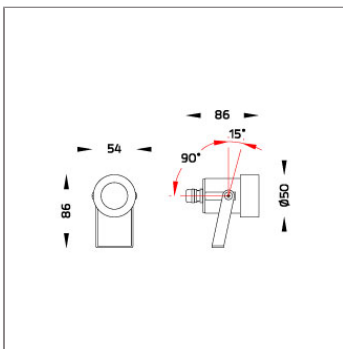

Technical Data

Ordering Code :	7431-B-2-366-91
Lamp :	LED
Beam :	18°
CCT :	2700 K
CRI :	CRI >80
SDCM :	SDCM = 3
Lamp Lumen :	620 lm
Luminaire Lumen :	360 lm
Lamp Wattage :	5.8 W[500mA]
Luminaire Wattage :	5.8 W
Efficacy :	62 lm/W
Ambient Temperature :	50°C
Lumen Maintenance	L80B10 >145,000 h
Controller :	Remote
Input Voltage :	500mA, 11.55Vdc, Uin max 50Vdc
Net Weight :	0.60 kg.

Ordering Code:
AUN-CON-0024-00
IP68 Connector, cable
diameter 4.8-6mm,
gel-filled

Ordering Code:
AUN-DRG-0026-00
LED constant current
driver, 500mA, 12W, with
IP67 GFR polymer
enclosure, On-Off

*Due to the constancy of product development,
we reserve the right to alter all specification
without prior notice.