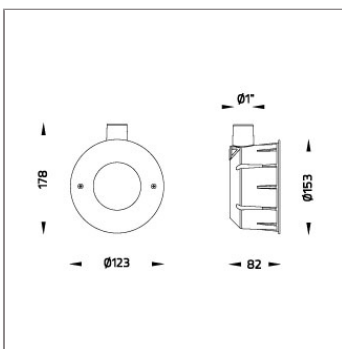

VAREE

MINI VAREE WALL RECESS

UNDERWATER LIGHT

LAST UPDATE: 20-04-2026

VAREE A family of LED underwater luminaires that is suitable to be installed on the ground, recess in a concrete wall or surface mounted. Operating with high lumen output LED from 2700K, 3000K, 4000K and RGBW with high CRI in 3 steps SDCM. VAREE is designed to illuminate swimming pools, decorative pools, fountains and any submersible application. A wide range of beam angles including Narrow, Medium, Wide and Elliptical beams as well as Asymmetric floor washer. VAREE is pre-wired with underwater cable and internally potted to prevent humidity and condensation. To avoid over-heating, VAREE is equipped with a thermal cut-off device thus the luminaire has to be submerged at all time. The marine grade 316 stainless steel material and advance polymer guarantees corrosion free appearance through out the life time. We highly recommend that the luminaire lay out should be considered during specifying and planning processes. Installation work must be carried out under national safety regulations.

Technical Data

Ordering Code :	7423-K-J-586-92
Lamp :	SMD-H LED
Beam :	Asymmetric
CCT :	2700 K
CRI :	CRI >80
SDCM :	SDCM = 3
Lamp Lumen :	1040 lm
Luminaire Lumen :	630 lm
Lamp Wattage :	8.4 W[24Vdc]
Luminaire Wattage :	8.4 W
Efficacy :	75 lm/W
Ambient Temperature :	50°C
Lumen Maintenance	L70B10 >66,000 h
Controller :	Remote
Input Voltage :	24Vdc
Net Weight :	- kg.