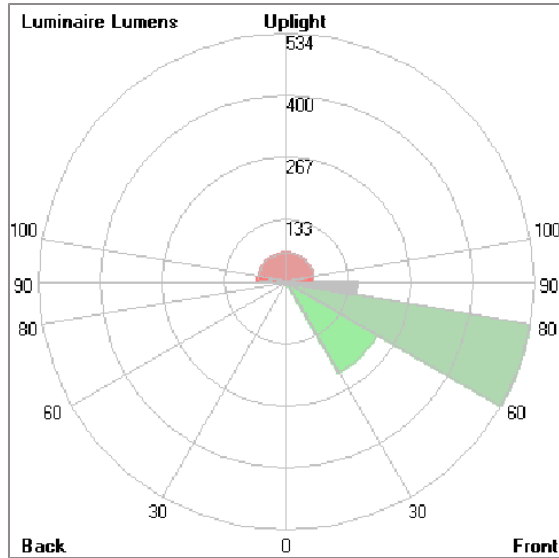

VAREE

MINI VAREE WALL RECESS

UNDERWATER LIGHT

LAST UPDATE: 20-04-2026

VAREE A family of LED underwater luminaires that is suitable to be installed on the ground, recess in a concrete wall or surface mounted. Operating with high lumen output LED from 2700K, 3000K, 4000K and RGBW with high CRI in 3 steps SDCM. VAREE is designed to illuminate swimming pools, decorative pools, fountains and any submersible application. A wide range of beam angles including Narrow, Medium, Wide and Elliptical beams as well as Asymmetric floor washer. VAREE is pre-wired with underwater cable and internally potted to prevent humidity and condensation. To avoid over-heating, VAREE is equipped with a thermal cut-off device thus the luminaire has to be submerged at all time. The marine grade 316 stainless steel material and advance polymer guarantees corrosion free appearance through out the life time. We highly recommend that the luminaire lay out should be considered during specifying and planning processes. Installation work must be carried out under national safety regulations.

Technical Data

Ordering Code :	7423-K-J-586-92
Lamp :	SMD-H LED
Beam :	Asymmetric
CCT :	2700 K
CRI :	CRI >80
SDCM :	SDCM = 3
Lamp Lumen :	1040 lm
Luminaire Lumen :	630 lm
Lamp Wattage :	8.4 W[24Vdc]
Luminaire Wattage :	8.4 W
Efficacy :	75 lm/W
Ambient Temperature :	50°C
Lumen Maintenance	L70B10 >66,000 h
Controller :	Remote
Input Voltage :	24Vdc
Net Weight :	- kg.

Light Distribution

VAREE

MINI VAREE WALL RECESS UNDERWATER LIGHT

LAST UPDATE: 20-04-2026

Bug Report

Lum. Classification System (LCS)

LCS	Zone	%Lumens	%Lamp	%Lum
FL	[0-30]	3.6	0.3	0.3
FM	[30-60]	226.4	21.8	21.8
FH	[60-80]	533.6	51.3	51.4
FVH	[80-90]	153.7	14.8	14.8
BL	[0-30]	0.0	0.0	0.0
BM	[30-60]	0.0	0.0	0.0
BH	[60-80]	0.0	0.0	0.0
BVH	[80-90]	0.0	0.0	0.0
UL	[90-100]	60.4	5.8	5.8
UH	[100-180]	61.3	5.9	5.9
Total		1039.0	99.9	100.0
BUG Rating		BO-U3-G2		