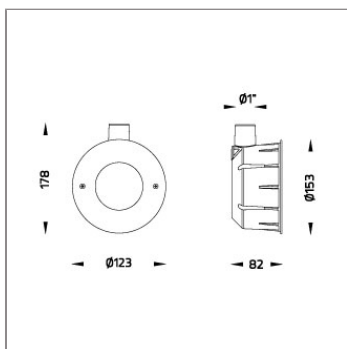

VAREE

MINI VAREE WALL RECESS

UNDERWATER LIGHT

LAST UPDATE: 21-04-2026

VAREE A family of LED underwater luminaires that is suitable to be installed on the ground, recess in a concrete wall or surface mounted. Operating with high lumen output LED from 2700K, 3000K, 4000K and RGBW with high CRI in 3 steps SDCM. VAREE is designed to illuminate swimming pools, decorative pools, fountains and any submersible application. A wide range of beam angles including Narrow, Medium, Wide and Elliptical beams as well as Asymmetric floor washer. VAREE is pre-wired with underwater cable and internally potted to prevent humidity and condensation. To avoid over-heating, VAREE is equipped with a thermal cut-off device thus the luminaire has to be submerged at all time. The marine grade 316 stainless steel material and advance polymer guarantees corrosion free appearance through out the life time. We highly recommend that the luminaire lay out should be considered during specifying and planning processes. Installation work must be carried out under national safety regulations.

Technical Data

Ordering Code :	7423-K-J-585-92
Lamp :	SMD-H LED
Beam :	Asymmetric
CCT :	4000 K
CRI :	CRI >80
SDCM :	SDCM = 3
Lamp Lumen :	1590 lm
Luminaire Lumen :	960 lm
Lamp Wattage :	14 W(24Vdc)
Luminaire Wattage :	14 W
Efficacy :	69 lm/W
Ambient Temperature :	50°C
Lumen Maintenance	L70B10 >66,000 h
Controller :	Remote
Input Voltage :	24Vdc
Net Weight :	- kg.