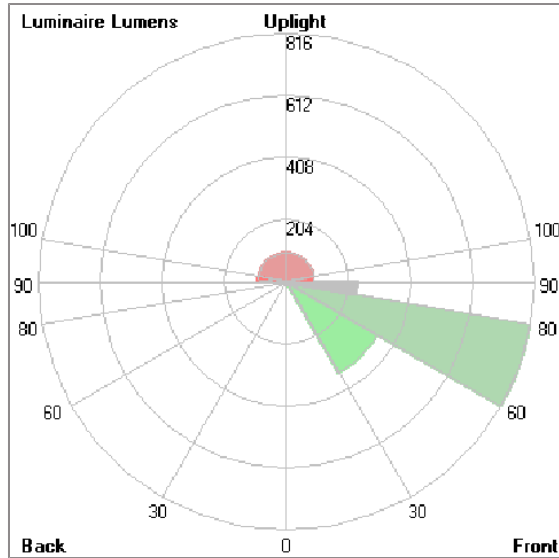

VAREE

MINI VAREE WALL RECESS

UNDERWATER LIGHT

LAST UPDATE: 21-04-2026

VAREE A family of LED underwater luminaires that is suitable to be installed on the ground, recess in a concrete wall or surface mounted. Operating with high lumen output LED from 2700K, 3000K, 4000K and RGBW with high CRI in 3 steps SDCM. VAREE is designed to illuminate swimming pools, decorative pools, fountains and any submersible application. A wide range of beam angles including Narrow, Medium, Wide and Elliptical beams as well as Asymmetric floor washer. VAREE is pre-wired with underwater cable and internally potted to prevent humidity and condensation. To avoid over-heating, VAREE is equipped with a thermal cut-off device thus the luminaire has to be submerged at all time. The marine grade 316 stainless steel material and advance polymer guarantees corrosion free appearance through out the life time. We highly recommend that the luminaire lay out should be considered during specifying and planning processes. Installation work must be carried out under national safety regulations.

Technical Data

Ordering Code :	7423-K-J-585-92
Lamp :	SMD-H LED
Beam :	Asymmetric
CCT :	4000 K
CRI :	CRI >80
SDCM :	SDCM = 3
Lamp Lumen :	1590 lm
Luminaire Lumen :	960 lm
Lamp Wattage :	14 W(24Vdc)
Luminaire Wattage :	14 W
Efficacy :	69 lm/W
Ambient Temperature :	50°C
Lumen Maintenance	L70B10 >66,000 h
Controller :	Remote
Input Voltage :	24Vdc
Net Weight :	- kg.

Light Distribution

VAREE

MINI VAREE WALL RECESS UNDERWATER LIGHT

LAST UPDATE: 21-04-2026

Bug Report

Lum. Classification System (LCS)

LCS	Zone	%Lumens	%Lamp	%Lum
FL	[0-30]	5.5	0.3	0.3
FM	[30-60]	346.2	21.8	21.8
FH	[60-80]	815.8	51.3	51.4
FVH	[80-90]	235.0	14.8	14.8
BL	[0-30]	0.0	0.0	0.0
BM	[30-60]	0.0	0.0	0.0
BH	[60-80]	0.0	0.0	0.0
BVH	[80-90]	0.0	0.0	0.0
UL	[90-100]	92.4	5.8	5.8
UH	[100-180]	93.7	5.9	5.9
Total		1588.6	99.9	100.0
BUG Rating		BO-U3-G3		