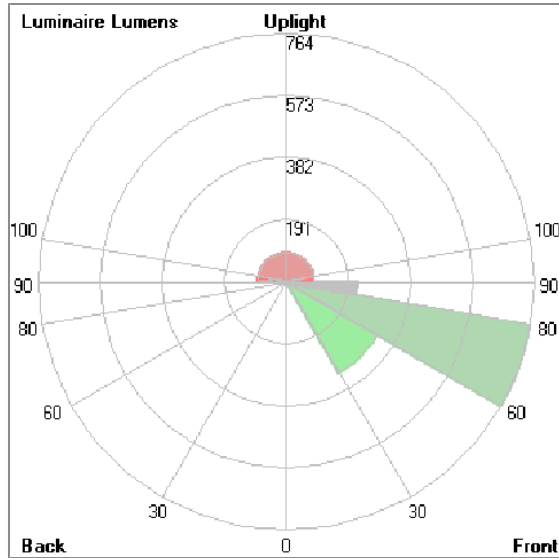

VAREE

MINI VAREE WALL RECESS UNDERWATER LIGHT

LAST UPDATE: 20-04-2026

Bug Report

Lum. Classification System (LCS)

LCS	Zone	%Lumens	%Lamp	%Lum
FL	[0-30]	5.2	0.3	0.3
FM	[30-60]	324.4	21.8	21.8
FH	[60-80]	764.5	51.3	51.3
FVH	[80-90]	220.3	14.8	14.8
BL	[0-30]	0.0	0.0	0.0
BM	[30-60]	0.0	0.0	0.0
BH	[60-80]	0.0	0.0	0.0
BVH	[80-90]	0.0	0.0	0.0
UL	[90-100]	86.6	5.8	5.8
UH	[100-180]	87.8	5.9	5.9
Total		1488.8	99.9	100.0
BUG Rating		BO-U3-G2		

*Due to the constancy of product development,
we reserve the right to alter all specification
without prior notice.

Unilamp Co., Ltd.
461 Ramintra Road, Kannayao, Bangkok 10230 Thailand
Tel : +66[0]2 943 2420-1, +66[0]2 946 4170-1
Fax : +66[0]2 943 2419
online@unilamp.co.th
www.unilamp.co.th