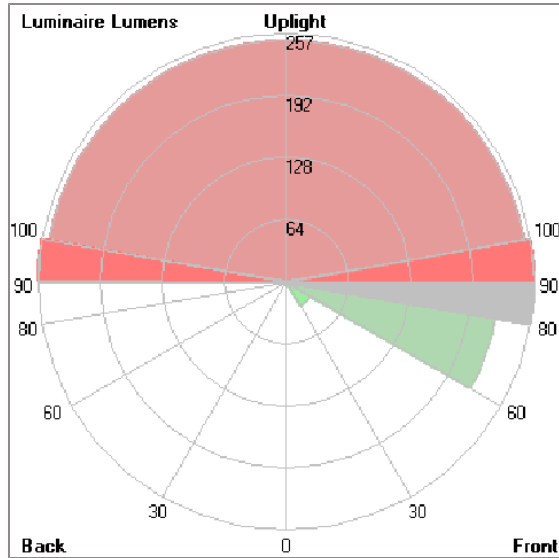

VAREE

MINI VAREE WALL RECESS UNDERWATER LIGHT

LAST UPDATE: 21-04-2026

Bug Report

Lum. Classification System (LCS)

LCS	Zone	%Lumens	%Lamp	%Lum
FL	[0-30]	1.2	0.1	0.1
FM	[30-60]	28.8	2.8	2.8
FH	[60-80]	219.3	21.5	21.7
FVH	[80-90]	256.6	25.2	25.4
BL	[0-30]	0.0	0.0	0.0
BM	[30-60]	0.0	0.0	0.0
BH	[60-80]	0.0	0.0	0.0
BVH	[80-90]	0.0	0.0	0.0
UL	[90-100]	256.6	25.2	25.4
UH	[100-180]	249.2	24.4	24.6
Total		1011.7	99.2	100.0
BUG Rating		BO-U3-G3		

*Due to the constancy of product development,
we reserve the right to alter all specification
without prior notice.

Unilamp Co., Ltd.
461 Ramintra Road, Kannayao, Bangkok 10230 Thailand
Tel : +66(0)2 943 2420-1, +66(0)2 946 4170-1
Fax : +66(0)2 943 2419
online@unilamp.co.th
www.unilamp.co.th