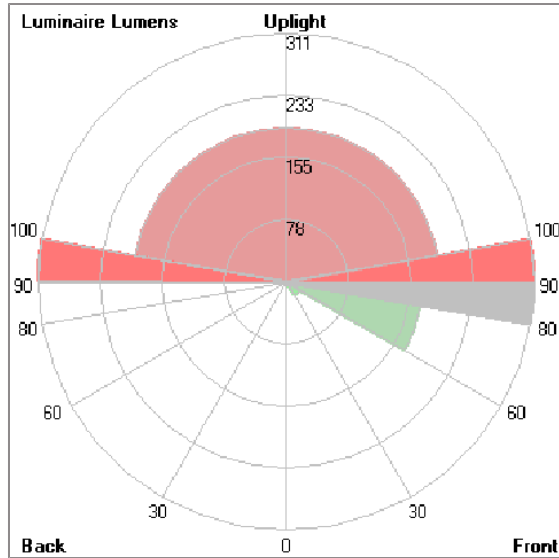

VAREE

MINI VAREE WALL RECESS UNDERWATER LIGHT

LAST UPDATE: 21-04-2026

Bug Report

Lum. Classification System (LCS)

LCS	Zone	%Lumens	%Lamp	%Lum
FL	[0-30]	0.9	0.1	0.1
FM	[30-60]	20.0	2.0	2.0
FH	[60-80]	170.6	16.7	17.0
FVH	[80-90]	310.6	30.4	30.9
BL	[0-30]	0.0	0.0	0.0
BM	[30-60]	0.0	0.0	0.0
BH	[60-80]	0.0	0.0	0.0
BVH	[80-90]	0.0	0.0	0.0
UL	[90-100]	310.6	30.4	30.9
UH	[100-180]	191.4	18.8	19.1
Total		1004.1	98.4	100.0
BUG Rating		BO-U3-G3		

*Due to the constancy of product development,
we reserve the right to alter all specification
without prior notice.

Unilamp Co., Ltd.
461 Ramintra Road, Kannayao, Bangkok 10230 Thailand
Tel : +66(0)2 943 2420-1, +66(0)2 946 4170-1
Fax : +66(0)2 943 2419
online@unilamp.co.th
www.unilamp.co.th