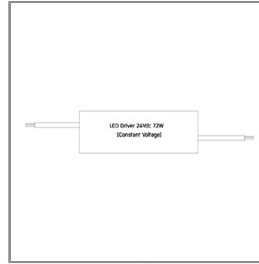

Technical Data

Ordering Code :	7422-H-2-551-91
Lamp :	LED
Beam :	46°/16°
CCT :	2700 K
CRI :	CRI >80
SDCM :	SDCM = 3
Lamp Lumen :	950 lm
Luminaire Lumen :	820 lm
Lamp Wattage :	7.3 W[24Vdc]
Luminaire Wattage :	7.3 W
Efficacy :	112 lm/W
Ambient Temperature :	50°C
Lumen Maintenance	L80B10 >108,000 h
Controller :	Remote
Input Voltage :	24Vdc
Net Weight :	1.80 kg.

SIRIUS

SIRIUS 300 – UNDERWATER

LINEAR LIGHT

LAST UPDATE: 30-05-2024

Accessories

Ordering Code:
AUN-DRG-0011-00
LED constant voltage
driver, 24VDC, 150W

Ordering Code:
AUN-CON-0003-00
IP68 Connector, cable
diameter 8-10mm,
gel-filled for through wiring