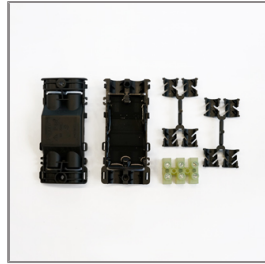

LINEAR LIGHT

LAST UPDATE: 03-03-2025

Specification

IEC Standard	IEC 60598-1 General Requirement IEC 60598-2-18 Luminaires for Swimming Pools
Protection	IP68 Class III
Luminaires Body Housing	Supreme corrosion proof Under Water grade Stainless Steel. Extruded PC body component.
Diffuser	Self-extinguishing high impact resistant clear polycarbonate diffuser with UV stabilized additive.
Lens	Molded PC lens from renowned manufacturers in various light distribution patterns.
Adjustable Optic	Adjustable aiming unit through graduated scale.
Gasket	Post-cured treated silicone gasket. Temperature and weather resistant. Working temperature -40°C to $+200^{\circ}\text{C}$.
External Screws	Marine grade 316 stainless steel screw.
Cable Entry	Cable entry protected by M12 cable gland. To be used with HO5RN-F/ HO7RN-F cable with 4-7mm. diameter.
Led	High efficiency LED module utilized chips from world renowned manufacturer. Assembled on MCPCB and mounted on to heat conductive material.
Driver	Driver is not included and has to be ordered separately.
Internal Wire	Tinned copper conductor with silicone insulated internal wire. IMQ approved. Working temperature -40°C to $+180^{\circ}\text{C}$.
Pre-Wire Cable	Pre-wired with 2x1.0 sqmm. HO7RN-F neoprene cable. IMQ approved. Equipped with anti-humidity kit.
Caution	Installation work has to be carried on according to the enclosed installation manual. To avoid over-heating, this luminaire has to use under water only.

SIRIUS

SIRIUS 300 – UNDERWATER

LINEAR LIGHT

LAST UPDATE: 03-03-2025

Accessories

Ordering Code:
AUN-DRG-0011-00
LED constant voltage
driver, 24VDC, 150W

Ordering Code:
AUN-CON-0003-00
IP68 Connector, cable
diameter 8-10mm,
gel-filled for through wiring