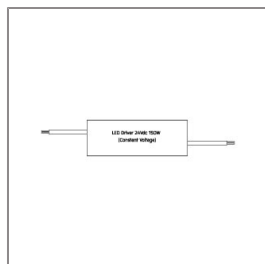

SIRIUS

SIRIUS 300

LINEAR LIGHT

LAST UPDATE: 30-05-2025

Accessories

Ordering Code:
AUN-DRG-0011-00
LED constant voltage
driver, 24VDC, 150W

Ordering Code:
AUN-CON-0003-00
IP68 Connector, cable
diameter 8-10mm,
gel-filled for through wiring