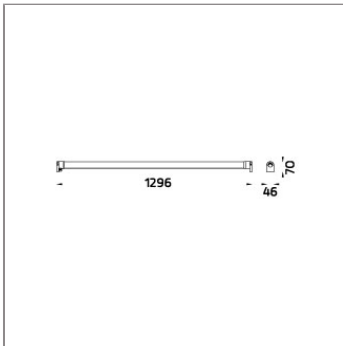

## Technical Data

|                       |                   |
|-----------------------|-------------------|
| Ordering Code :       | 7421-H-2-559-91   |
| Lamp :                | LED               |
| Beam :                | 46°/16°           |
| CCT :                 | 4000 K            |
| CRI :                 | CRI >80           |
| SDCM :                | SDCM = 3          |
| Lamp Lumen :          | 2960 lm           |
| Luminaire Lumen :     | 2060 lm           |
| Lamp Wattage :        | 20 W[24Vdc]       |
| Luminaire Wattage :   | 20 W              |
| Efficacy :            | 103 lm/W          |
| Ambient Temperature : | 50°C              |
| Lumen Maintenance     | L80B10 >108,000 h |
| Controller :          | Remote            |
| Input Voltage :       | 24Vdc             |
| Net Weight :          | 2.80 kg.          |