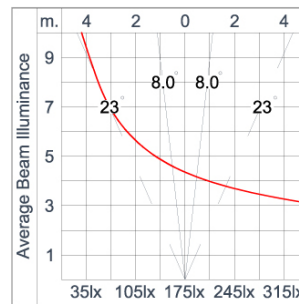

Light Distribution

*Due to the constancy of product development,
we reserve the right to alter all specification
without prior notice.

Unilamp Co., Ltd.
461 Ramintra Road, Kannayao, Bangkok 10230 Thailand
Tel : +66(0)2 943 2420-1, +66(0)2 946 4170-1
Fax : +66(0)2 943 2419
online@unilamp.co.th
www.unilamp.co.th