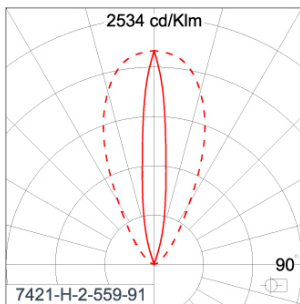

Light Distribution

*Due to the constancy of product development,
we reserve the right to alter all specification
without prior notice.

Unilamp Co., Ltd.
461 Ramintra Road, Kannayao, Bangkok 10230 Thailand
Tel : +66(0)2 943 2420-1, +66(0)2 946 4170-1
Fax : +66(0)2 943 2419
online@unilamp.co.th
www.unilamp.co.th