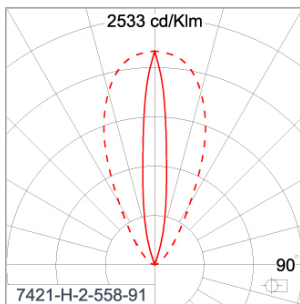

Light Distribution