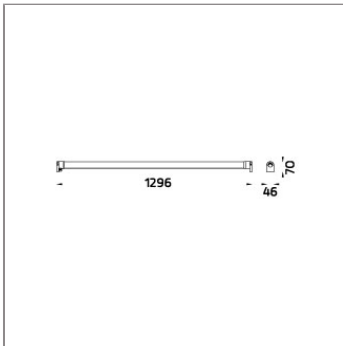

## Technical Data

|                       |                   |
|-----------------------|-------------------|
| Ordering Code :       | 7421-H-2-558-91   |
| Lamp :                | LED               |
| Beam :                | 46°/16°           |
| CCT :                 | 3000 K            |
| CRI :                 | CRI >80           |
| SDCM :                | SDCM = 3          |
| Lamp Lumen :          | 2760 lm           |
| Luminaire Lumen :     | 1920 lm           |
| Lamp Wattage :        | 20 W[24Vdc]       |
| Luminaire Wattage :   | 20 W              |
| Efficacy :            | 96 lm/W           |
| Ambient Temperature : | 50°C              |
| Lumen Maintenance     | L80B10 >108,000 h |
| Controller :          | Remote            |
| Input Voltage :       | 24Vdc             |
| Net Weight :          | 2.80 kg.          |