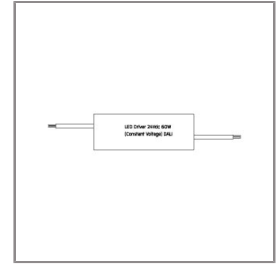

## Accessories

Ordering Code:  
AUN-DRG-0011-00  
LED constant voltage  
driver, 24VDC, 150W

Ordering Code:  
AUN-CON-0003-00  
IP68 Connector, cable  
diameter 8-10mm,  
gel-filled for through wiring

Ordering Code:  
AUN-DRG-0027-00  
LED constant voltage  
driver, 24VDC, 72W