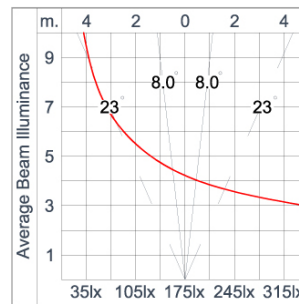

Light Distribution