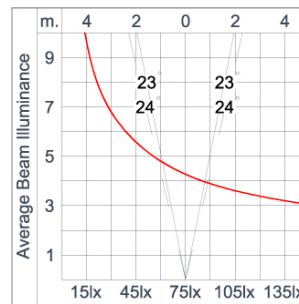

Light Distribution

*Due to the constancy of product development,
we reserve the right to alter all specification
without prior notice.

Unilamp Co., Ltd.
461 Ramintra Road, Kannayao, Bangkok 10230 Thailand
Tel : +66(0)2 943 2420-1, +66(0)2 946 4170-1
Fax : +66(0)2 943 2419
online@unilamp.co.th
www.unilamp.co.th