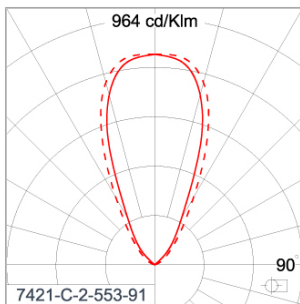

Light Distribution

*Due to the constancy of product development,
we reserve the right to alter all specification
without prior notice.

Unilamp Co., Ltd.
461 Ramintra Road, Kannayao, Bangkok 10230 Thailand
Tel : +66(0)2 943 2420-1, +66(0)2 946 4170-1
Fax : +66(0)2 943 2419
online@unilamp.co.th
www.unilamp.co.th