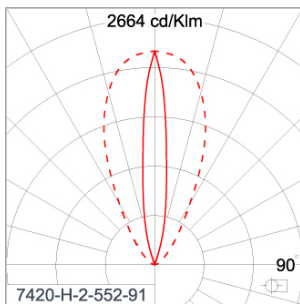

Light Distribution

*Due to the constancy of product development,
we reserve the right to alter all specification
without prior notice.

Unilamp Co., Ltd.
461 Ramintra Road, Kannayao, Bangkok 10230 Thailand
Tel : +66(0)2 943 2420-1, +66(0)2 946 4170-1
Fax : +66(0)2 943 2419
online@unilamp.co.th
www.unilamp.co.th