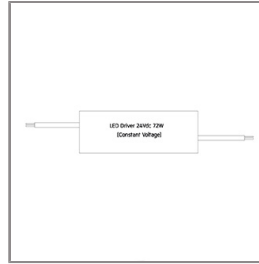

Technical Data

Ordering Code :	7420-H-2-551-91
Lamp :	LED
Beam :	46°/16°
CCT :	2700 K
CRI :	CRI >80
SDCM :	SDCM = 3
Lamp Lumen :	1900 lm
Luminaire Lumen :	1390 lm
Lamp Wattage :	15 W[24Vdc]
Luminaire Wattage :	15 W
Efficacy :	92 lm/W
Ambient Temperature :	50°C
Lumen Maintenance	L80B10 >108,000 h
Controller :	Remote
Input Voltage :	24Vdc
Net Weight :	2.20 kg.

SIRIUS

SIRIUS 600 – UNDERWATER

LINEAR LIGHT

LAST UPDATE: 30-05-2024

Accessories

Ordering Code:
AUN-DRG-0011-00
LED constant voltage
driver, 24VDC, 150W

Ordering Code:
AUN-CON-0003-00
IP68 Connector, cable
diameter 8-10mm,
gel-filled for through wiring